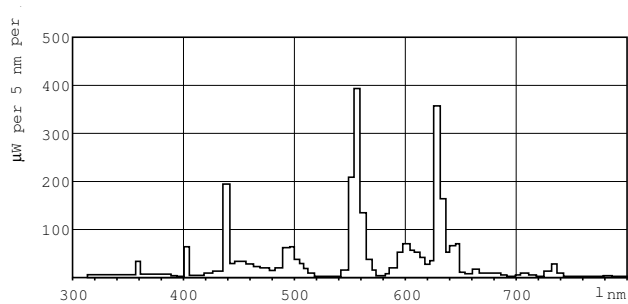

T5 High Output

F24T5/841/HO/ALTO 40PK

Philips T5 HO lamps are environmentally-responsible, ultra-slim and have extraordinary light output and longer life.

Product data

General Information	
Cap-Base	G5 [G5]
Life to 50% Failures Preheat (Nom)	30000 h
Features	HO Alto® [High Output Alto]
System Description	HO [High Output (HO)]
LSF Preheat 2000 h Rated	99 %
LSF Preheat 4000 h Rated	99 %
LSF Preheat 6000 h Rated	99 %
LSF Preheat 8000 h Rated	99 %
LSF Preheat 16000 h Rated	97 %
LSF Preheat 20000 h Rated	84 %
Light Technical	
Color Code	841 [CCT of 4100K]
Luminous Flux (Nom)	1950 lm
Luminous Flux (Rated) (Nom)	1700 lm
Color Designation	Cool White (CW)
Luminous Efficacy (@ Max Lumen, Rated) (Nom)	87 lm/W
Correlated Color Temperature (Nom)	4100 K
Luminous Efficacy (rated) (Nom)	76 lm/W
Color Rendering Index (Max)	85
Color Rendering Index (Min)	80
Color Rendering Index (Nom)	82
LLMF 2000 h Rated	96 %
LLMF 4000 h Rated	95 %

LLMF 6000 h Rated	94 %
LLMF 8000 h Rated	93 %
LLMF 12000 h Rated	92 %
LLMF 16000 h Rated	91 %
LLMF 20000 h Rated	90 %
Operating and Electrical	
Power (Rated) (Nom)	22.5 W
Lamp Current (Nom)	0.295 A
Temperature	
Design Temperature (Nom)	35 °C
Controls and Dimming	
Dimmable	Yes
Mechanical and Housing	
Cap-Base Information	Green [Green Base]
Approval and Application	
Energy Efficiency Label (EEL)	A
Mercury (Hg) Content (Nom)	1.4 mg
Product Data	
Order product name	24W/841 Min Bipin T5 HO ALTO UNP

T5 High Output

EAN/UPC - Product	046677290214
Order code	290213
Numerator - Quantity Per Pack	1
Numerator - Packs per outer box	40
Material Nr. (12NC)	927992184022

Net Weight (Piece)	54.000 g
ILCOS Code	FDH-24/40/1B-L/P-G5-16/1150

Dimensional drawing

Product	D (max)	A (max)	B (max)	B (min)	C (max)
24W/841 Min Bipin T5 HO	17 mm	549.0 mm	556.1 mm	553.7 mm	563.2 mm
ALTO UNP					

TL5 HO F24T5/841 HO Alto

Photometric data

Lightcolor /840