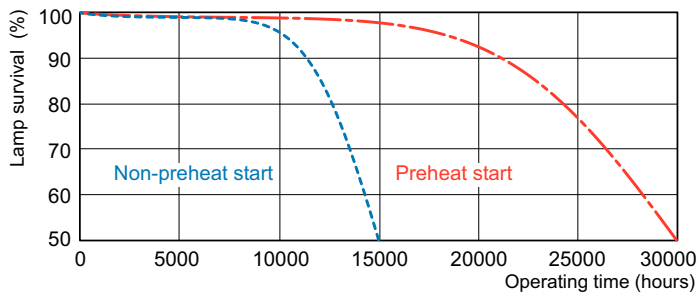

Lifetime

MASTER TL5 HO/ActiViva Life Expectancy 3 h cycle

MASTER TL5 HO/ActiViva Life Expectancy 12 h cycle