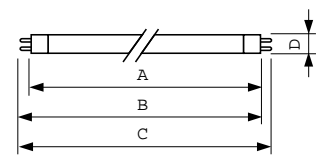

T5 High Output

F24T5/841/HO/ALTO 40PK

Philips T5 HO lamps are environmentally-responsible, ultra-slim and have extraordinary light output and longer life.

Product data

General Information	
Cap-Base	G5 [G5]
Life to 50% Failures Preheat (Nom)	30000 h
Features	HO Alto® [High Output Alto]
System Description	HO [High Output (HO)]
LSF Preheat 2000 h Rated	99 %
LSF Preheat 4000 h Rated	99 %
LSF Preheat 6000 h Rated	99 %
LSF Preheat 8000 h Rated	99 %
LSF Preheat 16000 h Rated	97 %
LSF Preheat 20000 h Rated	84 %
Light Technical	
Color Code	841 [CCT of 4100K]
Luminous Flux (Nom)	1950 lm
Luminous Flux (Rated) (Nom)	1700 lm
Color Designation	Cool White (CW)
Luminous Efficacy (@ Max Lumen, Rated) (Nom)	87 lm/W
Correlated Color Temperature (Nom)	4100 K
Luminous Efficacy (rated) (Nom)	76 lm/W
Color Rendering Index (Max)	85
Color Rendering Index (Min)	80
Color Rendering Index (Nom)	82
LLMF 2000 h Rated	96 %
LLMF 4000 h Rated	95 %

LLMF 6000 h Rated	94 %
LLMF 8000 h Rated	93 %
LLMF 12000 h Rated	92 %
LLMF 16000 h Rated	91 %
LLMF 20000 h Rated	90 %
Operating and Electrical	
Power (Rated) (Nom)	22.5 W
Lamp Current (Nom)	0.295 A
Temperature	
Design Temperature (Nom)	35 °C
Controls and Dimming	
Dimmable	Yes
Mechanical and Housing	
Cap-Base Information	Green [Green Base]
Approval and Application	
Energy Efficiency Label (EEL)	A
Mercury (Hg) Content (Nom)	1.4 mg
Product Data	
Order product name	24W/841 Min Bipin T5 HO ALTO UNP

T5 High Output

EAN/UPC - Product	046677290214
Order code	290213
Numerator - Quantity Per Pack	1
Numerator - Packs per outer box	40
Material Nr. (12NC)	927992184022

Net Weight (Piece)	54.000 g
ILCOS Code	FDH-24/40/1B-L/P-G5-16/1150

Dimensional drawing

Product	D (max)	A (max)	B (max)	B (min)	C (max)
24W/841 Min Bipin T5 HO	17 mm	549.0 mm	556.1 mm	553.7 mm	563.2 mm
ALTO UNP					

TL5 HO F24T5/841 HO Alto

Photometric data

Lightcolor /840