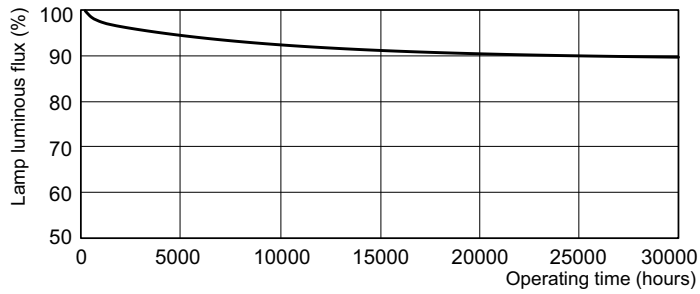

T5 High Output

F24T5/841/HO/ALTO 40PK

Philips T5 HO lamps are environmentally-responsible, ultra-slim and have extraordinary light output and longer life.

Product data

General Information	
Cap-Base	G5 [G5]
Life to 50% Failures Preheat (Nom)	30000 h
Features	HO Alto® [High Output Alto]
System Description	HO [High Output (HO)]
LSF Preheat 2000 h Rated	99 %
LSF Preheat 4000 h Rated	99 %
LSF Preheat 6000 h Rated	99 %
LSF Preheat 8000 h Rated	99 %
LSF Preheat 16000 h Rated	97 %
LSF Preheat 20000 h Rated	84 %
Light Technical	
Color Code	841 [CCT of 4100K]
Luminous Flux (Nom)	1950 lm
Luminous Flux (Rated) (Nom)	1700 lm
Color Designation	Cool White (CW)
Luminous Efficacy (@ Max Lumen, Rated) (Nom)	87 lm/W
Correlated Color Temperature (Nom)	4100 K
Luminous Efficacy (rated) (Nom)	76 lm/W
Color Rendering Index (Max)	85
Color Rendering Index (Min)	80
Color Rendering Index (Nom)	82
LLMF 2000 h Rated	96 %
LLMF 4000 h Rated	95 %

Lightcolor /840

Lifetime

MASTER TL5 HO/ActiViva Life Expectancy 3 h cycle

MASTER TL5 HO/ActiViva Life Expectancy 12 h cycle

T5 High Output

Lifetime

MASTER TL5 HO/ActiViva Lumen Maintenance 3 h + 12 h cycle