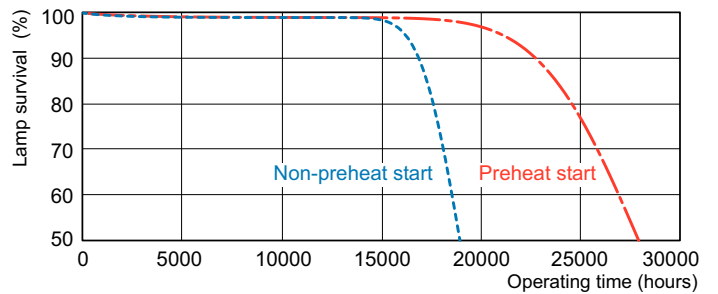

T5 High Output

F24T5/841/HO/ALTO 40PK

Philips T5 HO lamps are environmentally-responsible, ultra-slim and have extraordinary light output and longer life.

Product data

General Information	
Cap-Base	G5 [G5]
Life to 50% Failures Preheat (Nom)	30000 h
Features	HO Alto® [High Output Alto]
System Description	HO [High Output (HO)]
LSF Preheat 2000 h Rated	99 %
LSF Preheat 4000 h Rated	99 %
LSF Preheat 6000 h Rated	99 %
LSF Preheat 8000 h Rated	99 %
LSF Preheat 16000 h Rated	97 %
LSF Preheat 20000 h Rated	84 %
Light Technical	
Color Code	841 [CCT of 4100K]
Luminous Flux (Nom)	1950 lm
Luminous Flux (Rated) (Nom)	1700 lm
Color Designation	Cool White (CW)
Luminous Efficacy (@ Max Lumen, Rated) (Nom)	87 lm/W
Correlated Color Temperature (Nom)	4100 K
Luminous Efficacy (rated) (Nom)	76 lm/W
Color Rendering Index (Max)	85
Color Rendering Index (Min)	80
Color Rendering Index (Nom)	82
LLMF 2000 h Rated	96 %
LLMF 4000 h Rated	95 %

Dimensional drawing

Product	D (max)	A (max)	B (max)	B (min)	C (max)
24W/841 Min Bipin T5 HO	17 mm	549.0 mm	556.1 mm	553.7 mm	563.2 mm
ALTO UNP					

TL5 HO F24T5/841 HO Alto

Photometric data

Lightcolor /840

Lightcolor /840

Lifetime

MASTER TL5 HO/ActiViva Life Expectancy 3 h cycle

MASTER TL5 HO/ActiViva Life Expectancy 12 h cycle

T5 High Output

Lifetime

MASTER TL5 HO/ActiViva Lumen Maintenance 3 h + 12 h cycle