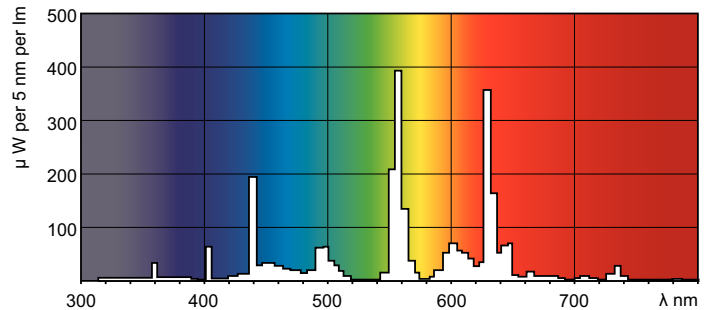

T5 High Output

F24T5/841/HO/ALTO 40PK

Philips T5 HO lamps are environmentally-responsible, ultra-slim and have extraordinary light output and longer life.

Product data

General Information	
Cap-Base	G5 [G5]
Life to 50% Failures Preheat (Nom)	30000 h
Features	HO Alto® [High Output Alto]
System Description	HO [High Output (HO)]
LSF Preheat 2000 h Rated	99 %
LSF Preheat 4000 h Rated	99 %
LSF Preheat 6000 h Rated	99 %
LSF Preheat 8000 h Rated	99 %
LSF Preheat 16000 h Rated	97 %
LSF Preheat 20000 h Rated	84 %
Light Technical	
Color Code	841 [CCT of 4100K]
Luminous Flux (Nom)	1950 lm
Luminous Flux (Rated) (Nom)	1700 lm
Color Designation	Cool White (CW)
Luminous Efficacy (@ Max Lumen, Rated) (Nom)	87 lm/W
Correlated Color Temperature (Nom)	4100 K
Luminous Efficacy (rated) (Nom)	76 lm/W
Color Rendering Index (Max)	85
Color Rendering Index (Min)	80
Color Rendering Index (Nom)	82
LLMF 2000 h Rated	96 %
LLMF 4000 h Rated	95 %

LLMF 6000 h Rated	94 %
LLMF 8000 h Rated	93 %
LLMF 12000 h Rated	92 %
LLMF 16000 h Rated	91 %
LLMF 20000 h Rated	90 %
Operating and Electrical	
Power (Rated) (Nom)	22.5 W
Lamp Current (Nom)	0.295 A
Temperature	
Design Temperature (Nom)	35 °C
Controls and Dimming	
Dimmable	Yes
Mechanical and Housing	
Cap-Base Information	Green [Green Base]
Approval and Application	
Energy Efficiency Label (EEL)	A
Mercury (Hg) Content (Nom)	1.4 mg
Product Data	
Order product name	24W/841 Min Bipin T5 HO ALTO UNP

T5 High Output

EAN/UPC - Product	046677290214
Order code	290213
Numerator - Quantity Per Pack	1
Numerator - Packs per outer box	40
Material Nr. (12NC)	927992184022

Net Weight (Piece)	54.000 g
ILCOS Code	FDH-24/40/1B-L/P-G5-16/1150

Dimensional drawing

Product	D (max)	A (max)	B (max)	B (min)	C (max)
24W/841 Min Bipin T5 HO	17 mm	549.0 mm	556.1 mm	553.7 mm	563.2 mm
ALTO UNP					

TL5 HO F24T5/841 HO Alto

Photometric data

Lightcolor /840