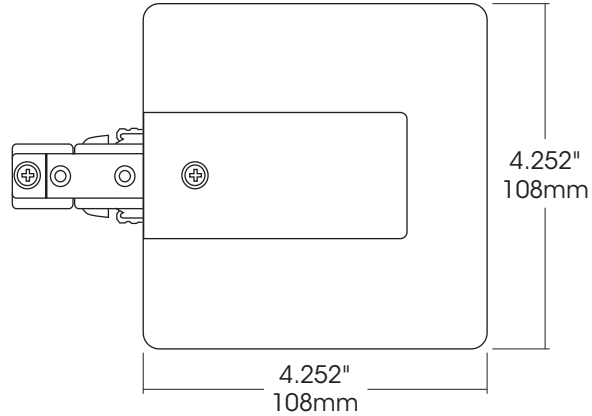

### DESCRIPTION

Live End with canopy, provides power to end of track from junction box. Available in three colours: Black, Brushed Nickel and White.

### DESIGN FEATURES

• **Features**

- Low profile aesthetic design.
- Solid 12-gauge conductors.
- Canopy cover.
- Mounting hardware included.

• **Electrical**

- System Electrical Rating: 20A, 120V, 60Hz.

• **Compatibility**