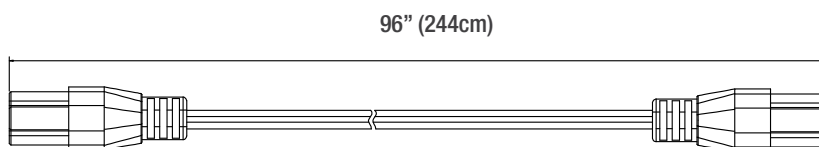

Project: _____ Type: _____

Drawn by: _____ Catalogue #: _____ Date: _____

Individual Spec Sheet

8FT CONNECTOR FOR WRAP

L2WMG LINKABLE WRAP ACCESSORIES

ORDERING INFORMATION

Order code: 68862
Description: Connector 8' for wrap
UPC: 069549019843

PHYSICAL DATA

Product Type: Connector 8' for wrap
Color: White
Material: Plastic
Length in. (cm): 96 (244)
Width in. (cm): 0.5 (1.3)
Height in. (cm): 0.71 (1.9)

COMPATIBLE LUMINAIRES

Order code	Model number
68136	L2WMG-24-1
68137	L2WMG-48-1
68377	L2WMG-48-1-G2

DIMENSIONS

**quick
ship**

Qty	Description	Price

I accept the specifications of the luminaire configuration mentioned above.

Name: _____
Company: _____
Signature: _____

Date: _____

Data is based upon tests performed in a controlled environment. Actual performance can vary depending on operating conditions.
All products are subject to change or may be discontinued any time without notice.