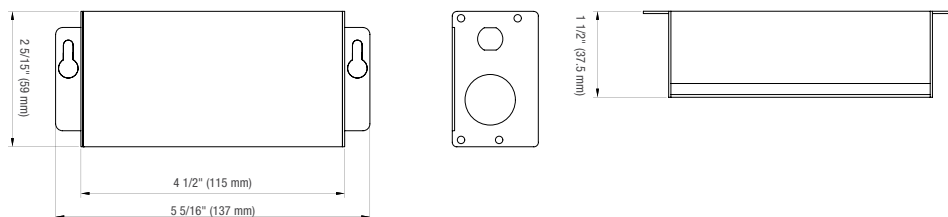

Project: _____ Type: _____

Drawn by: _____ Catalogue #: _____ Date: _____

Individual Spec Sheet

GIMBAL HIGH OUTPUT LED GIMBAL DOWNLIGHT 3.5"

ORDERING INFORMATION

Order code: 68209
Model number: GMB-DVR-12W 10P
UPC: 069549015210
Case quantity: 10

PHYSICAL DATA

Housing colour: Aluminum

PERFORMANCE DATA

Watts (W): 12
Input voltage (VAC): 120
Power factor: >0.9
Frequency (Hz): 60
Operating temp. range: - 20 °C to 45 °C (- 4 °F to 113 °F)
Dimming: Phase-Cut (ELV / Triac)

COMPATIBLE MODULE (order separately)

Order code	Model number
68208	DL/GIMBAL/RND/12W/30K/WH MODULE 10P

DIMENSIONS

Qty	Description	Price

I accept the specifications of the luminaire configuration mentioned above.

Name: _____
Company: _____
Signature: _____

Date: _____