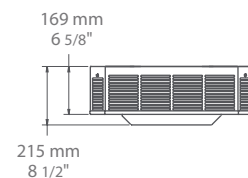

For options available as factory installed and kit, if not mentioned on the order, will automatically be shipped as a kit.

ODSA - Surface 2-5kW, 25 lbs (11.4 kg)

ODSB - Surface 7.5-10kW, 34 lbs (15.5 kg)