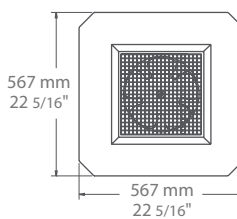

For options available as factory installed and kit, if not mentioned on the order, will automatically be shipped as a kit.

ODSA - Surface 2-5kW, 25 lbs (11.4 kg)

ODSB - Surface 7.5-10kW, 34 lbs (15.5 kg)