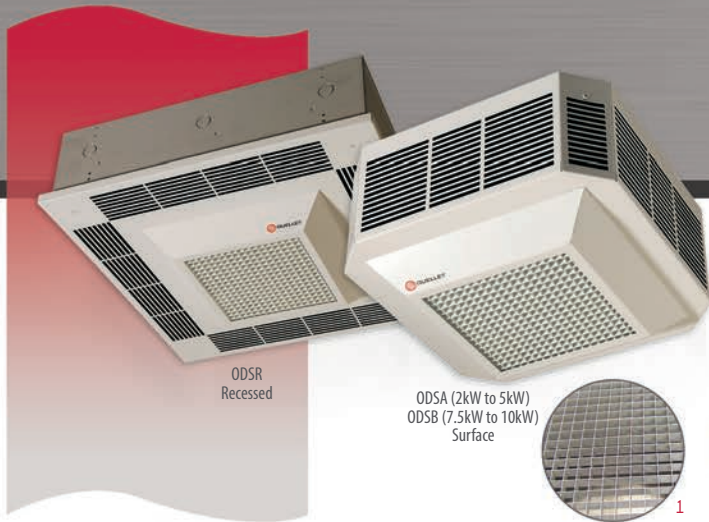

ODS Ceiling Forced-Air Diffuser

Features

Color

- Standard: white, almond.
- Optional: metallic silver, bronze, metallic charcoal, textured black, beige-grey, aluminum, semi-gloss black (10% upcharge).
- Custom colors available upon request.

Finish

- Standard: epoxy/polyester powder paint.

Voltage

- 208V, 240V, 277V, 347V, 480V, 600V, 1 or-3 phase.

Construction

- Outlet grille made of flat ribbon wire. **1**
- High-limit temperature control with automatic reset. **2**

Fan

- Totally enclosed and lifetime-lubricated ball bearing motor. **3**
- Fan delay purges heater of residual heat. **3**

Heating element

- Three stainless steel tubular heating elements with aluminum fins. **5**