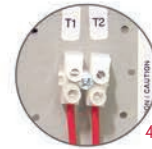

ODS Ceiling Forced-Air Diffuser

Features

Color

- Standard: white, almond.
- Optional: metallic silver, bronze, metallic charcoal, textured black, beige-grey, aluminum, semi-gloss black (10% upcharge).
- Custom colors available upon request.

Finish

- Standard: epoxy/polyester powder paint.

Voltage

- 208V, 240V, 277V, 347V, 480V, 600V, 1 or-3 phase.

Construction

- Outlet grille made of flat ribbon wire. **1**
- High-limit temperature control with automatic reset. **2**

Fan

- Totally enclosed and lifetime-lubricated ball bearing motor. **3**
- Fan delay purges heater of residual heat. **3**

Heating element

- Three stainless steel tubular heating elements with aluminum fins. **5**

Control

- Line voltage control standard.
- Built-in 240V contactor for: all units from 5 to 10kW, all units at 347V, 480V, 600V, all units at 3-phase.
- 24V and 120V control circuit available.
- Built-in tamperproof thermostat available.
- 24V relay (with or without transformer) available.
- Continuous circulation controlled by a built-in switch with power-on indicator light available (-CV).

*Any remote thermostat or relay must be connected to the heater control terminal block. **4***

Installation

- Recommended height: between 8 ft. (2.4 m) and 12 ft. (3.6 m).
- Recessed into insulated or T-bar ceiling (ODSR).
- Surface mounting (ODSA and ODSB).

Warranty

- 1-year warranty against defects.
- 10-year warranty on the heating elements.

Application

- Apartment building, commercial building, drop ceiling, stairwell, garage.