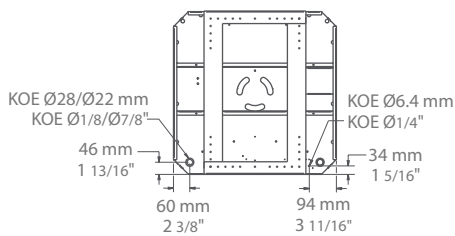

ODS

Options

Product #	Price	Description	Factory Installed	Kit
ODS-120	85.00	120V control circuit	✓	-
ODS-CV	10.00	Summer fan switch and pilot light	✓	-
ODS-DIS20	96.00	Disconnect switch, double-pole, 20A at 277V and less	✓	✓
ODS-DIS40	113.00	Disconnect switch, triple-pole, 40A at 600V max.	✓	✓
ODS-DIS80	137.00	Disconnect switch, triple-pole, 80A at 600V	✓	✓
ODS-R	101.00	24V control relay, without transformer	✓	✓
ODS-R/CV-24	210.00	Summer fan relay 24V, remote control and pilot light (switch not included)	✓	-
ODS-R/CV-240	68.00	Summer fan relay 240V, remote control and pilot light (switch not included)	✓	-
ODS-RT	109.00	24V control relay, with transformer	✓	-
ODS-T-AV	82.00	Thermostat tamperproof	✓	✓
ODS-T-BAR	85.00	Adaptor for T-bar ceiling, ODSA only	-	✓

For options available as factory installed and kit, if not mentioned on the order, will automatically be shipped as a kit.

ODSA - Surface 2-5kW, 25 lbs (11.4 kg)

ODSB - Surface 7.5-10kW, 34 lbs (15.5 kg)

ODSR - Recessed 2-5kW, 31 lbs (14.1 kg)