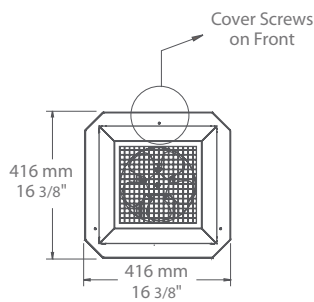

For options available as factory installed and kit, if not mentioned on the order, will automatically be shipped as a kit.

ODSA - Surface 2-5kW, 25 lbs (11.4 kg)

ODSB - Surface 7.5-10kW, 34 lbs (15.5 kg)