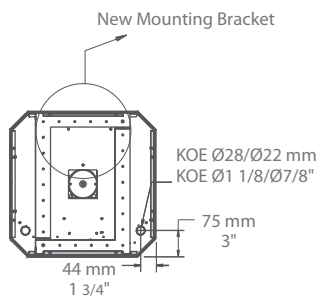

ODS

Options

Product #	Price	Description	Factory Installed	Kit
ODS-120	85.00	120V control circuit	✓	-
ODS-CV	10.00	Summer fan switch and pilot light	✓	-
ODS-DIS20	96.00	Disconnect switch, double-pole, 20A at 277V and less	✓	✓
ODS-DIS40	113.00	Disconnect switch, triple-pole, 40A at 600V max.	✓	✓
ODS-DIS80	137.00	Disconnect switch, triple-pole, 80A at 600V	✓	✓
ODS-R	101.00	24V control relay, without transformer	✓	✓
ODS-R/CV-24	210.00	Summer fan relay 24V, remote control and pilot light (switch not included)	✓	-
ODS-R/CV-240	68.00	Summer fan relay 240V, remote control and pilot light (switch not included)	✓	-
ODS-RT	109.00	24V control relay, with transformer	✓	-
ODS-T-AV	82.00	Thermostat tamperproof	✓	✓
ODS-T-BAR	85.00	Adaptor for T-bar ceiling, ODSA only	-	✓

For options available as factory installed and kit, if not mentioned on the order, will automatically be shipped as a kit.

ODSA - Surface 2-5kW, 25 lbs (11.4 kg)