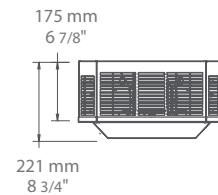

ODS

Options

Product #	Price	Description	Factory Installed	Kit
ODS-120	85.00	120V control circuit	✓	-
ODS-CV	10.00	Summer fan switch and pilot light	✓	-
ODS-DIS20	96.00	Disconnect switch, double-pole, 20A at 277V and less	✓	✓
ODS-DIS40	113.00	Disconnect switch, triple-pole, 40A at 600V max.	✓	✓
ODS-DIS80	137.00	Disconnect switch, triple-pole, 80A at 600V	✓	✓
ODS-R	101.00	24V control relay, without transformer	✓	✓
ODS-R/CV-24	210.00	Summer fan relay 24V, remote control and pilot light (switch not included)	✓	-
ODS-R/CV-240	68.00	Summer fan relay 240V, remote control and pilot light (switch not included)	✓	-
ODS-RT	109.00	24V control relay, with transformer	✓	-
ODS-T-AV	82.00	Thermostat tamperproof	✓	✓
ODS-T-BAR	85.00	Adaptor for T-bar ceiling, ODSA only	-	✓

For options available as factory installed and kit, if not mentioned on the order, will automatically be shipped as a kit.

ODSA - Surface 2-5kW, 25 lbs (11.4 kg)