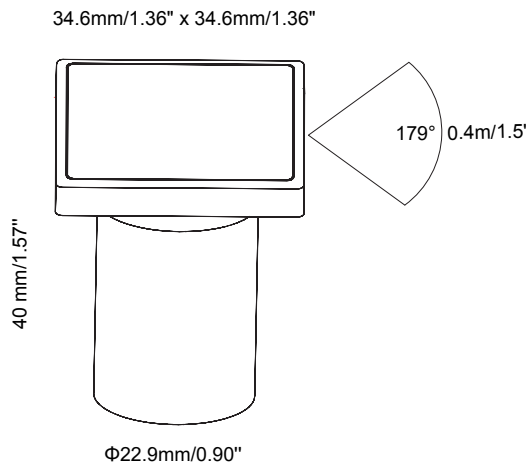

Color Temp: 2700k

IP Rating: 67

CRI: 93

Light Source: Integrated

Material: Polycarbonate

Cable Length: 36"

Lux (lx): 1.4

Candelas (cd): 5.4

Max. Luminous intensity : 1.46 cd

AVERAGE BEAM ANGLE 90/270 (50%): 179 DEG

DISTANCE (FT)	CENTER BEAM (FC) Eavg/Emax	ILLUMINANCE - CONE OF LIGHT	BEAM DIAMETER (FT)
1	0.193/14.16		0.84
1.5	0.23/1.69		1.58
3	0.012/0.86		2.21
5	0.006/0.47		3.50
6.5	0.002/0.11		6.83