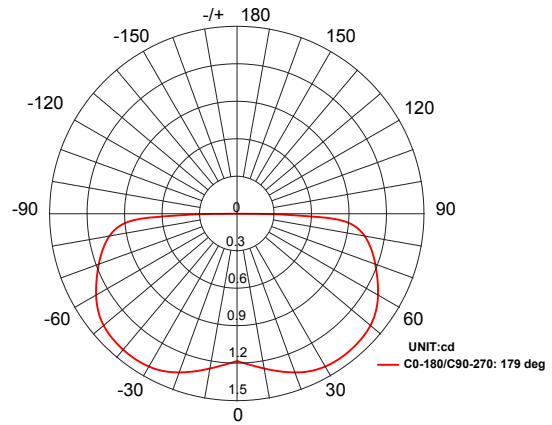

Color Temp: 2700k

IP Rating: 67

CRI: 93

Light Source: Integrated

Material: Polycarbonate

Cable Length: 36"

Lux (lx): 1.4

Candelas (cd): 5.4

Max. Luminous intensity : 1.46 cd

AVERAGE BEAM ANGLE 90/270 (50%): 179 DEG

DISTANCE (FT)	CENTER BEAM (FC) Eavg/Emax	ILLUMINANCE - CONE OF LIGHT	BEAM DIAMETER (FT)
1	0.193/14.16		0.84
1.5	0.23/1.69		1.58
3	0.012/0.86		2.21
5	0.006/0.47		3.50
6.5	0.002/0.11		6.83

AVERAGE BEAM ANGLE 90/270 (50%): 179 DEG

AVERAGE BEAM ANGLE 0/180 (50%): 179 DEG