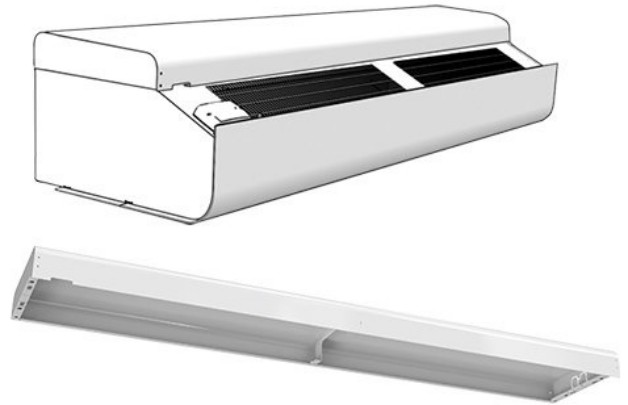

# PA4DW10 Design kit wall

For PAxx4210 horizontal

Item number: 110838

Used to conceal mountings, cables and pipes. Used together with ceiling brackets PA34WB.

## Technical parameters

Dimensions and weights		
Width	1,005	mm
Height	87	mm
Depth	425	mm
Weight	4.3	kg

## Specification

Used to conceal mountings, cables and pipes. Used together with ceiling brackets PA34WB.