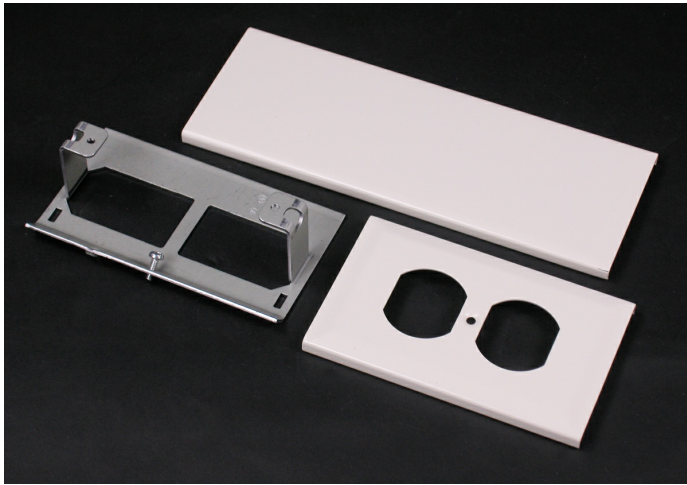

Wiremold
30TP Series Duplex Receptacle Cover (White)
Part No. 30TP-B-WH

Routing power, data, and A/V – neatly and simply – from up there to down here; that’s what Tele-Power® Poles are all about. Their sole purpose is to get the business end of your wire and cabling needs down to your workstation, equipment, or modular furniture. Specifically, in away-from-the-wall locations in open commercial office areas, schools, labs, stores and other sites. Whatever power, data, or A/V wiring you need to bring down to the desk, workstation, or cash registers, Wiremold Tele-Power Poles handle all of your needs effortlessly. For modular office furniture – our poles easily provide the hook up to feed office partitions. The poles are also available with specialized electrical circuits such as dedicated/isolated ground. Vertical drop poles give you the flexibility and capacity to devote both sides of the pole for single or dual service feeds. Legrand/Wiremold offers the broadest selection of open space solutions. With standard, custom and configurable products, you can rest assured that the right solution is readily available and adaptable to your current and future work environments.

Features & Benefits

Add power receptacles or devices to existing modular Tele-Power Poles. Includes one receptacle mounting bracket.

Specifications

General Info

Product Line	Wiremold	Color	White
UPC Number	786776196399	Country Of Origin	United States
Product Series	Steel Tele-Power	Application Sector	Commercial
Standard	File E53857	Type	Cover

Dimensions

Product Weight US	0.7 lb
-------------------	--------

Listing Agencies / 3rd Party Agencies

cULus Listed	Yes
--------------	-----