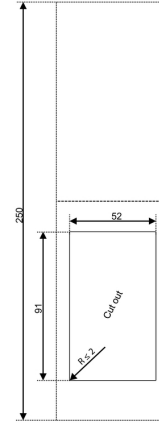

www.weidmueller.com

Technical data

Dimensions and weights

Depth	27.5 mm	Depth (inches)	1.083 inch
Height	134 mm	Height (inches)	5.276 inch
Width	67 mm	Width (inches)	2.638 inch
Wall thickness, min.	1 mm	Wall thickness, max.	5 mm
Net weight	530 g		

Weidmüller Interface GmbH & Co. KG
Klingenbergstraße 26
D-32758 Detmold
Germany

www.weidmueller.com

Drawings

Dimensioned drawing

Unit: mm

Installation cut-out

Unit: mm

Dimensioned drawing

Unit: in

Installation cut-out

Unit: in