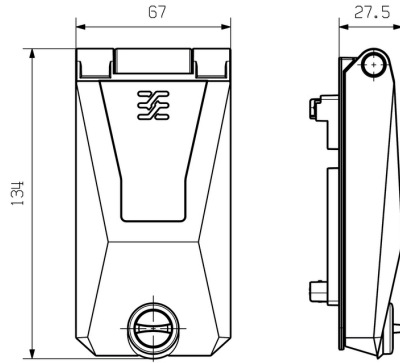

www.weidmueller.com

Technical data

Dimensions and weights

Depth	27.5 mm	Depth (inches)	1.083 inch
Height	134 mm	Height (inches)	5.276 inch
Width	67 mm	Width (inches)	2.638 inch
Wall thickness, min.	1 mm	Wall thickness, max.	5 mm
Net weight	530 g		

Weidmüller Interface GmbH & Co. KG
Klingenbergstraße 26
D-32758 Detmold
Germany

www.weidmueller.com

Drawings

Dimensioned drawing

Unit: mm

Installation cut-out

Unit: mm

Dimensioned drawing