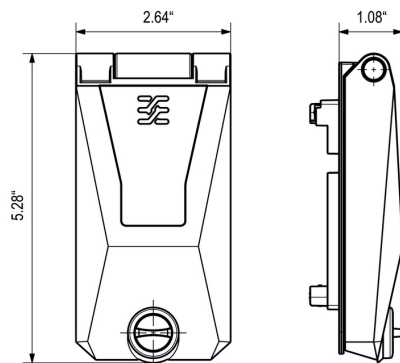

www.weidmueller.com

Technical data

Dimensions and weights

Depth	27.5 mm	Depth (inches)	1.083 inch
Height	134 mm	Height (inches)	5.276 inch
Width	67 mm	Width (inches)	2.638 inch
Wall thickness, min.	1 mm	Wall thickness, max.	5 mm
Net weight	530 g		

Weidmüller Interface GmbH & Co. KG
Klingenbergstraße 26
D-32758 Detmold
Germany

www.weidmueller.com

Drawings

Dimensioned drawing

Unit: mm

Installation cut-out

Unit: mm

Dimensioned drawing

Unit: in

Installation cut-out

Unit: in