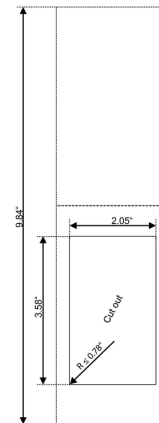

Installation cut-out

Unit: in