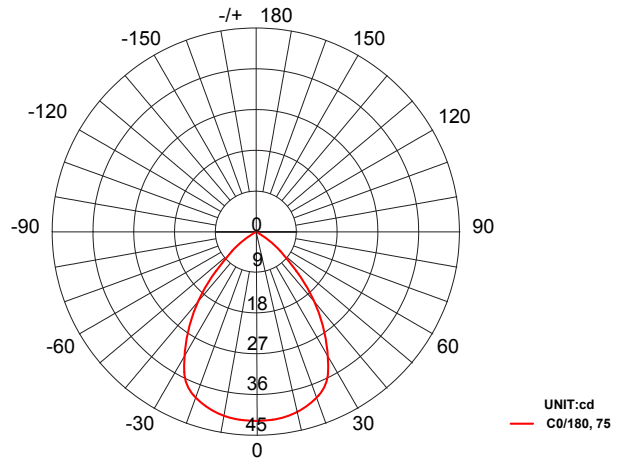

Hero WL-HERO-100-BK

Product Finishes: ■

Wall Light

Specifications:

Voltage: 12V AC
Wattage: 1
Volt Amps: 1.5
Lumens: 35
Color Temp: 2700k
IP Rating: 65
CRI: 94
Light Source: Integrated

Material: Anodized aluminum
Cable Length: 24"
Lux (lx): 11.1
Candelas (cd): 43.7
Rated Life: 50,000 hours
Warranty: 7-year comprehensive
Dimmable: No
Color-Changing: No

Product Uses:

Walls, Fences, Pillars,
 Deck Fascia

Max. Luminous intensity : 43.7 cd

AVERAGE BEAM ANGLE (50%): 67 DEG

DISTANCE (FT)	CENTER BEAM (FC) Eavg/Emax	ILLUMINANCE - CONE OF LIGHT	BEAM DIAMETER (FT)
1	11.99/19.31		2.28
1.5	2.25/3.62		3.39
3	0.56/0.90		6.81
5	0.27/0.45		11.33
6.5	0.15/0.24		14.72