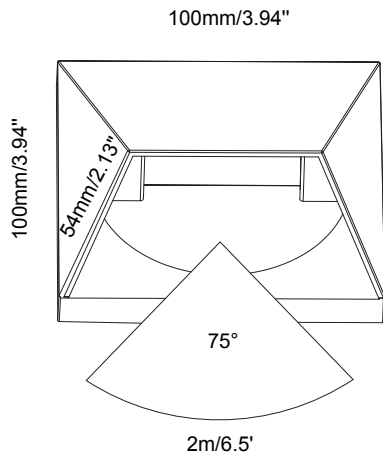

Hero WL-HERO-100-BK

Product Finishes: ■

Wall Light

Specifications:

Voltage: 12V AC
Wattage: 1
Volt Amps: 1.5
Lumens: 35
Color Temp: 2700k
IP Rating: 65
CRI: 94
Light Source: Integrated

Material: Anodized aluminum
Cable Length: 24"
Lux (lx): 11.1
Candelas (cd): 43.7
Rated Life: 50,000 hours
Warranty: 7-year comprehensive
Dimmable: No
Color-Changing: No

Product Uses:

Walls, Fences, Pillars,
 Deck Fascia

Max. Luminous intensity : 43.7 cd

AVERAGE BEAM ANGLE (50%): 67 DEG

DISTANCE (FT)	CENTER BEAM (FC) Eavg/Emax	ILLUMINANCE - CONE OF LIGHT	BEAM DIAMETER (FT)
1	11.99/19.31		2.28
1.5	2.25/3.62		3.39
3	0.56/0.90		6.81
5	0.27/0.45		11.33
6.5	0.15/0.24		14.72