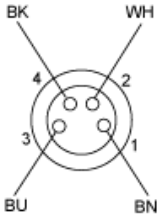

Contractual warranty

Warranty	18 months
----------	-----------

Dimensions

L : Length of cable

Connections and Schemes

Connector

- BN : Brown
- BK : Black
- BU : Blue
- WH : White