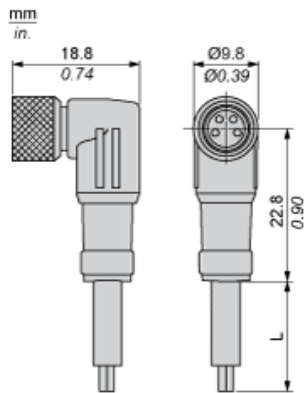

Main

Accessory / separate part category	Cabling accessory
Accessory / separate part type	Pre-wired connectors
Series name	General purpose

Complementary

Electrical connection	Elbowed female connector M8, 4 pins
Cable connector fixing	Screw-on
Collar material	Metal
Status LED	Without
Cable length	16.40 ft (5 m)
Cable outer diameter	0.20 in (5.2 mm)
Cable composition	4 x 0.34 mm ²
Wire insulation material	PUR
[Ue] rated operational voltage	60 V AC 75 V DC
[In] rated current	4 A
Contact resistance	5000 μOhm
Minimum insulating resistance	1 GΩ
Net weight	0.40 lb(US) (0.18 kg)

Packing Units

Unit Type of Package 1	PCE
Number of Units in Package 1	1
Package 1 Weight	5.43 oz (154 g)
Package 1 Height	1.50 in (3.8 cm)
Package 1 width	9.69 in (24.6 cm)
Package 1 Length	10.43 in (26.5 cm)
Unit Type of Package 2	BAG
Number of Units in Package 2	1
Package 2 Weight	5.43 oz (154 g)
Package 2 Height	1.50 in (3.8 cm)
Package 2 width	9.69 in (24.6 cm)
Package 2 Length	10.43 in (26.5 cm)
Unit Type of Package 3	S02
Number of Units in Package 3	20
Package 3 Weight	7.56 lb(US) (3.43 kg)
Package 3 Height	5.91 in (15 cm)
Package 3 width	11.81 in (30 cm)
Package 3 Length	15.75 in (40 cm)

Contractual warranty

Warranty	18 months
----------	-----------

Dimensions

L : Length of cable

Connections and Schemes

Connector

- BN : Brown
- BK : Black
- BU : Blue
- WH : White