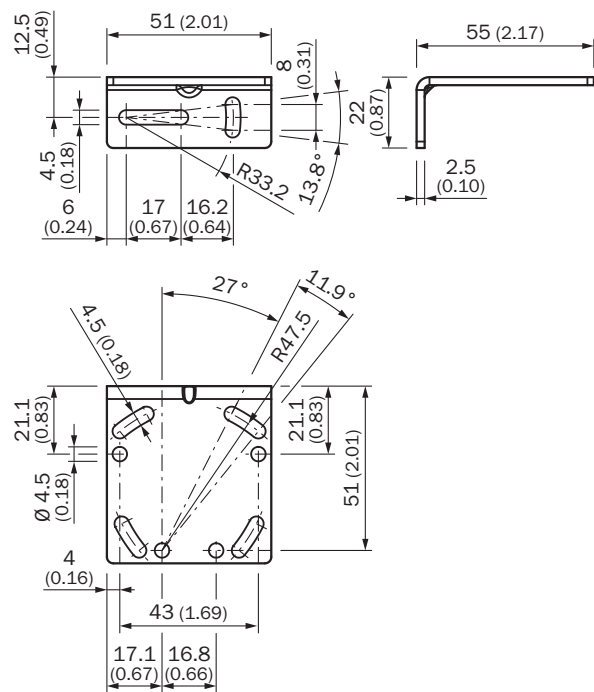

BEF-WTT12L

Brackets

MOUNTING SYSTEMS

SICK
Sensor Intelligence.

Ordering information

Description	Type	Part no.
Mounting brackets	BEF-WTT12L	2078538

Other models and accessories → www.sick.com/Brackets

Detailed technical data

Dimensional drawing (Dimensions in mm (inch))

SICK AT A GLANCE

SICK is one of the leading manufacturers of intelligent sensors and sensor solutions for industrial applications. A unique range of products and services creates the perfect basis for controlling processes securely and efficiently, protecting individuals from accidents and preventing damage to the environment.