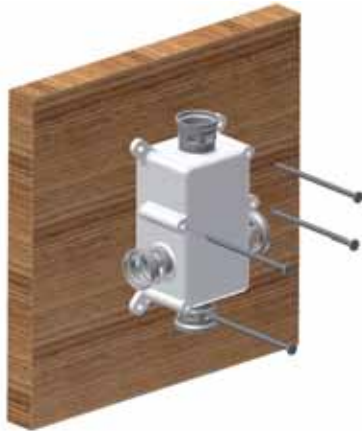

## New Kwikon Single Gang Concrete Wall Boxes

**Fully assembled wall boxes that save valuable jobsite time and labour**

New Kwikon Single Gang Concrete Wall Boxes arrive on the jobsite fully assembled and ready to install. Say goodbye to wasted energy and time spent wrapping and taping product in preparation of the concrete pour. A Kwikon Concrete Wall Box arrives fully assembled with the hubs, protective poly film and single gang opening all installation ready.

## Shallow Box