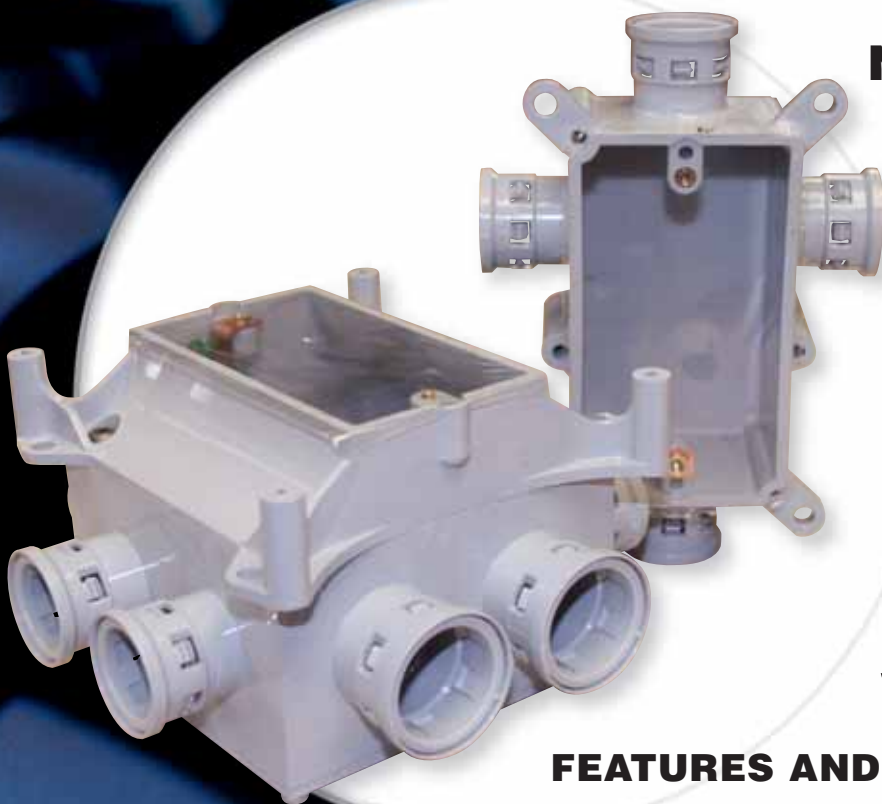

## New Kwikon Single Gang Concrete Wall Boxes

**Fully assembled wall boxes that save valuable jobsite time and labour**

New Kwikon Single Gang Concrete Wall Boxes arrive on the jobsite fully assembled and ready to install. Say goodbye to wasted energy and time spent wrapping and taping product in preparation of the concrete pour. A Kwikon Concrete Wall Box arrives fully assembled with the hubs, protective poly film and single gang opening all installation ready.

Made of nonmetallic, non-conductive and non-corroding PVC, these fittings are durable, lightweight and highly engineered; perfect for the tough poured wall environment.

### FEATURES AND BENEFITS:

- Fully assembled and installation ready
- Perfectly suited for deep or shallow construction preferences
- Kwikon hubs do not protrude inside the box
- Concrete-tight poly film covering the box opening