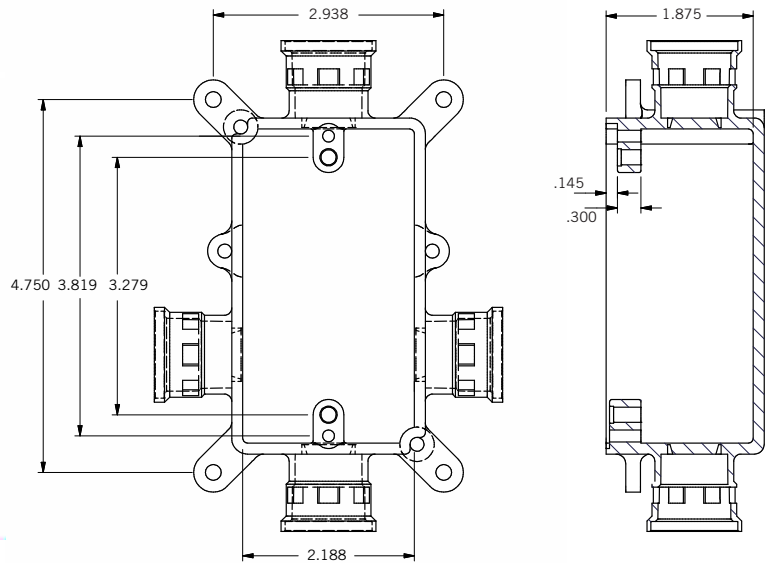

MULTIPLE MOUNTING OPTIONS

Our wall boxes are as versatile as the jobsite demands

Shallow Box