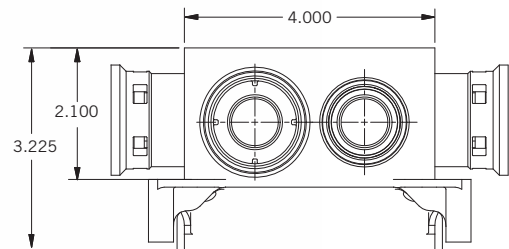

Deep Box

Canadian Customers call IPEX Electrical Inc.

Toll Free: (866) 473-9462
www.ipexelectrical.com

US Customers call IPEX USA LLC

Toll Free: (800) 463-9572
www.ipexamerica.com