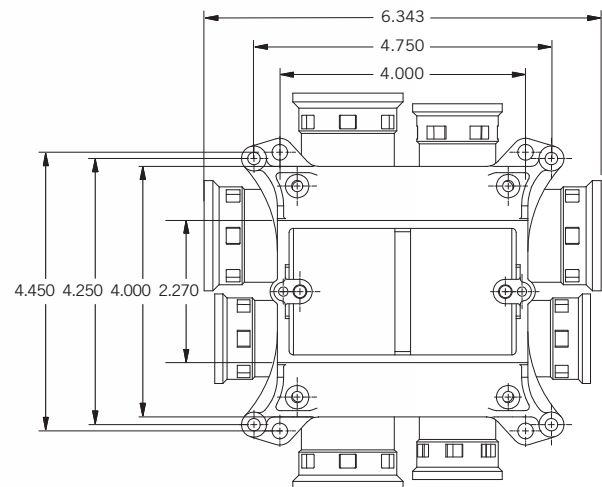

Deep Box

Canadian Customers call IPEX Electrical Inc.

Toll Free: (866) 473-9462
www.ipexelectrical.com

US Customers call IPEX USA LLC

Toll Free: (800) 463-9572
www.ipexamerica.com