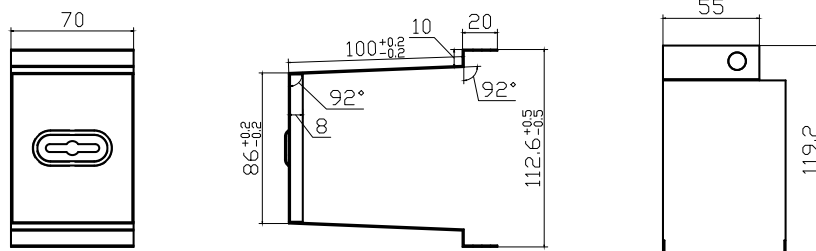

Project: _____ Type: _____

Drawn by: _____ Catalogue #: _____ Date: _____

Individual Spec Sheet

L1LEH

LINEAR LED HIGHBAYS SURFACE MOUNT BRACKET

ORDERING INFORMATION

Order code: 68910
Model number: BKT846
UPC: 069549022331
Case quantity: 20

COMPATIBLE WITH

Order code	Model number	Order code	Model number
68754	L1LEH-24LS1-Q/40K	69779	L1LEH-24PS200-Q-3C
68755	L1LEH-24LS1-Q/50K	69780	L1LEH-48PS160-Q-3C
68756	L1LEH-24LS2-Q/40K	69781	L1LEH-48PS240-Q-3C
68757	L1LEH-24LS2-Q/50K	69782	L1LEH-48PS360-Q-3C
68758	L1LEH-24LS3-Q/40K	69783	L1LEH-48PS480-Q-3C
68759	L1LEH-24LS3-Q/50K	69784	L1LEH-48PS625-Q-3C
68760	L1LEH-24LS4-Q/40K		
68761	L1LEH-24LS4-Q/50K		
68763	L1LEH-48LS1-Q/50K		
68764	L1LEH-48LS2-Q/40K		
68765	L1LEH-48LS2-Q/50K		
68767	L1LEH-48LS3-Q/50K		
69777	L1LEH-24PS120-Q-3C		
69778	L1LEH-24PS160-Q-3C		

DIMENSIONS

Qty	Description	Price

I accept the specifications of the luminaire configuration mentioned above.

Name: _____

Company: _____

Signature: _____

Date: _____

Data is based upon tests performed in a controlled environment. Actual performance can vary depending on operating conditions.
All products are subject to change or may be discontinued any time without notice.