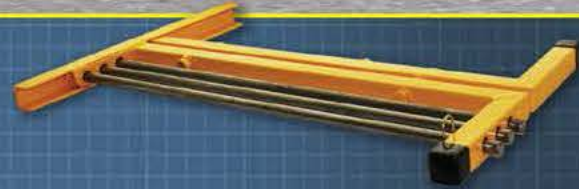

The X-Dispenser

FOLDING WIRE CADDY

FEATURES:

- Folds to 1" wide to easily fit in your van
- Easy to carry: 1" x 23"
- Holds up to six reels of wire

Maximum spool quantity: 6 reels
 500' of #10 AWG wire
 Maximum spool diameter: 8"
 Max spool width: 9"

Part# 11655

THE STICK

STUD MOUNTED WIRE DISPENSER

The Stick installs quickly & easily to any standard stud. Its compact design allows for easy storage once the job is complete.

FEATURES:

- Weight capacity: 200 lbs
 - Maximum 15" reel width
- Part# 11555

WIRE TUB

Part# 18455

The Wire Tub allows you to easily dispense and rewind wire. Don't waste a single foot of wire -- rewind it in the Wire Tub and get ready for installation!

FEATURES

- 360 degree feed adjusts automatically for easy dispensing
- 3-way adjustable center hub
- Removable top plate has a handle for rewinding wire!
- Large 24" diameter capacity