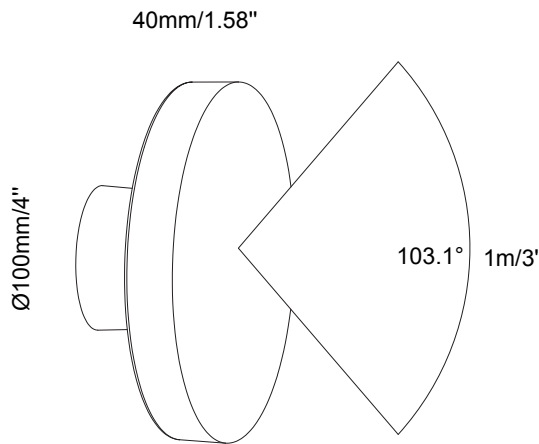

**Light Source:** Integrated

**Material:** Polycarbonate

**Cable Length:** 24"

**Lux (lx):** 11

**Candelas (cd):** 43

**Rated Life:** 50,000 hours

**Warranty:** 7-year comprehensive

**Dimmable:** No

## Product Uses:

Walls, Fences, Retaining

Walls, Pillars, Pergolas

Max. Luminous intensity : 43 cd

AVERAGE BEAM ANGLE (50%): 103.1 DEG

DISTANCE (FT)	CENTER BEAM (FC) Eavg/Emax	ILLUMINANCE - CONE OF LIGHT	BEAM DIAMETER (FT)
1	25.83/77.49		2.52
1.5	4.86/10.30		3.78
3	1.22/3.64		7.56
5	0.60/1.79		12.53
6.5	0.32/0.98		16.38

AVERAGE BEAM ANGLE 0/180 (50%): 103.1 DEG