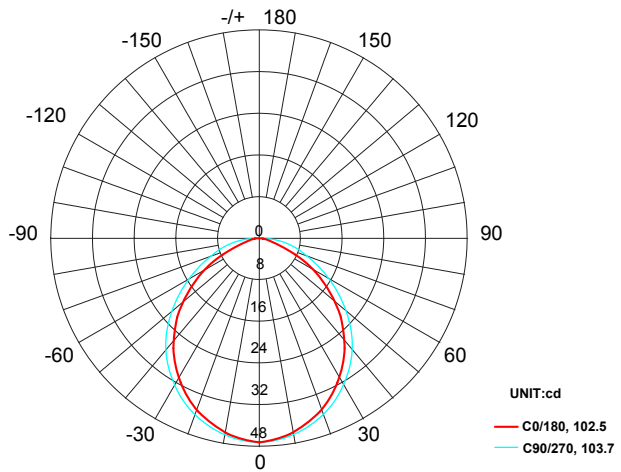

## Product Uses:

Walls, Fences, Retaining

Walls, Pillars, Pergolas

Max. Luminous intensity : 43 cd

AVERAGE BEAM ANGLE (50%): 103.1 DEG

DISTANCE (FT)	CENTER BEAM (FC) Eavg/Emax	ILLUMINANCE - CONE OF LIGHT	BEAM DIAMETER (FT)
1	25.83/77.49		2.52
1.5	4.86/10.30		3.78
3	1.22/3.64		7.56
5	0.60/1.79		12.53
6.5	0.32/0.98		16.38

AVERAGE BEAM ANGLE 0/180 (50%): 103.1 DEG