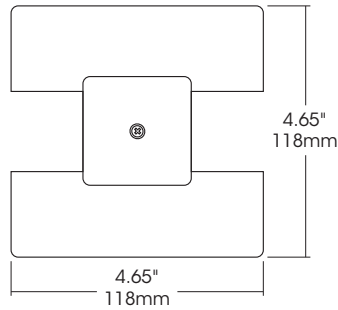

ATKP08

Center Feed

Catalog # : _____

Project : _____

Type : _____

Comments : _____

DESCRIPTION

J-Style Center Feed - provides power anywhere along the track from junction box, includes canopy cover. Available in three colours: Black, White, and Brushed Nickel.

DESIGN FEATURES

• **Features**

- Low profile aesthetic design.
- Solid 12-gauge conductors.
- Mounting hardware included.

• **Electrical**

- System Electrical Rating: 20A, 120V, 60Hz.

• **Compatibility**

- Track system is compatible with all Juno® and A-line® Style Track, accessories and connectors.