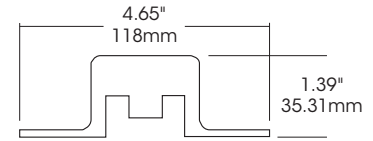

ATKP08

Center Feed

Catalog # : _____

Project : _____

Type : _____

Comments : _____

DESCRIPTION

J-Style Center Feed - provides power anywhere along the track from junction box, includes canopy cover. Available in three colours: Black, White, and Brushed Nickel.

DESIGN FEATURES

• **Features**

- Low profile aesthetic design.
- Solid 12-gauge conductors.
- Mounting hardware included.

• **Electrical**

- System Electrical Rating: 20A, 120V, 60Hz.

• **Compatibility**

- Track system is compatible with all Juno® and A-line® Style Track, accessories and connectors.