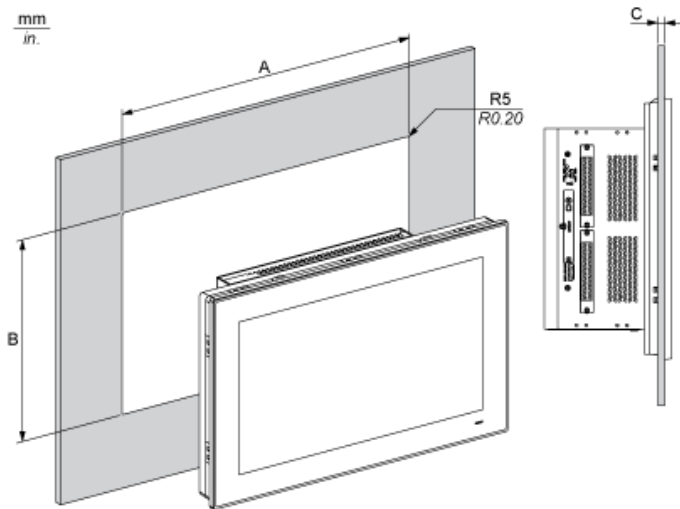

Dimensions

- (1) Front view
- (2) Right view

Spacing Requirements

- 1 : Air out
- 2 : Air in

Mounting Orientation

Panel Cut Dimensions

A		B		C		R	
mm	in.	mm	in.	mm	in.	mm	in.
479.3	18.87	300.3	11.82	2...6	0.08...0.23	5	0.20