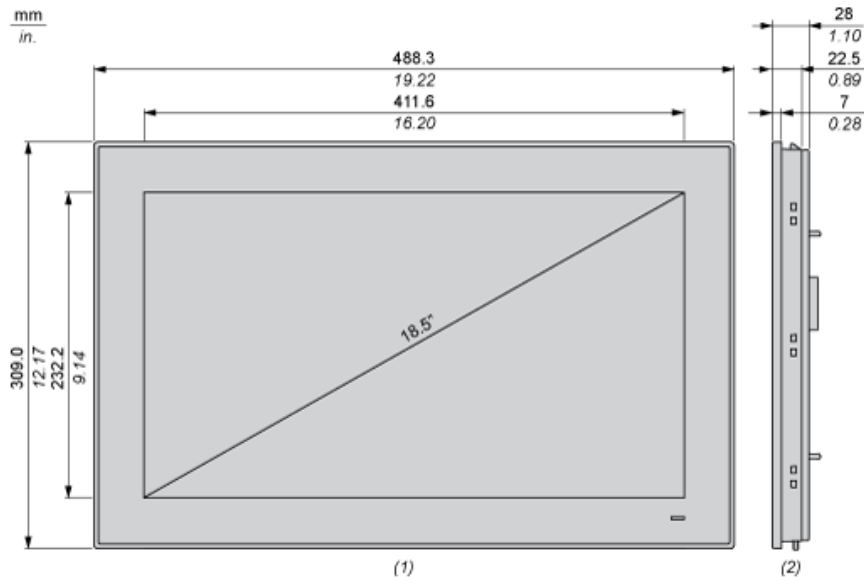

Main

Range of Product	Harmony iPC
Product or Component Type	Flat screen
Terminal type	Touchscreen display
Device mounting	Flush
Product Compatibility	Modular Box PC

Complementary

View angle horizontal x vertical	150 x 140°
Contrast ratio	500:1
Pixel resolution	1366 x 768
Touchscreen resolution	4096 x 4096
Display resolution	1366 x 768 pixels WHD FWXGA
Display size	18.5 inch
Aspect ratio	16:9
Display type	Colour TFT LCD LED
Display colour	16777216 colors
Luminance	27.87 fc (300 cd/m ²)
Backlight lifespan	50000 hours 77 °F (25 °C)
Touch panel	Multi-touch projected capacitive technology (PCT)
Function Available	Operate with water on screen
[Us] rated supply voltage	24 V DC power supply 100...240 V AC power supply
Supply voltage limits	18...36 V
Inrush current	8.9 A
Power consumption in W	63.28 W Box PC HMIBMP) 58.28 W Box PC HMIBMU)
Local signalling	Status LED
Depth	Enclosure 1.10 in (28 mm) 0.28 in (7 mm)
Height	12.17 in (309 mm)
Width	19.22 in (488.3 mm)
Net Weight	11.46 lb(US) (5.2 kg)

Ordering and shipping details

Category	22574-MAGELIS BOX PC AND PANEL PC
Discount Schedule	MC2
GTIN	3606480853685
Returnability	Yes
Country of origin	US

Packing Units

Unit Type of Package 1	PCE
Number of Units in Package 1	1
Package 1 Height	9.25 in (23.5 cm)
Package 1 Width	24.21 in (61.5 cm)
Package 1 Length	29.21 in (74.2 cm)
Package 1 Weight	11.46 lb(US) (5.2 kg)

Dimensions

- (1) Front view
- (2) Right view

Spacing Requirements

- 1 : Air out
- 2 : Air in

Mounting Orientation

Panel Cut Dimensions

A		B		C		R	
mm	in.	mm	in.	mm	in.	mm	in.
479.3	18.87	300.3	11.82	2...6	0.08...0.23	5	0.20