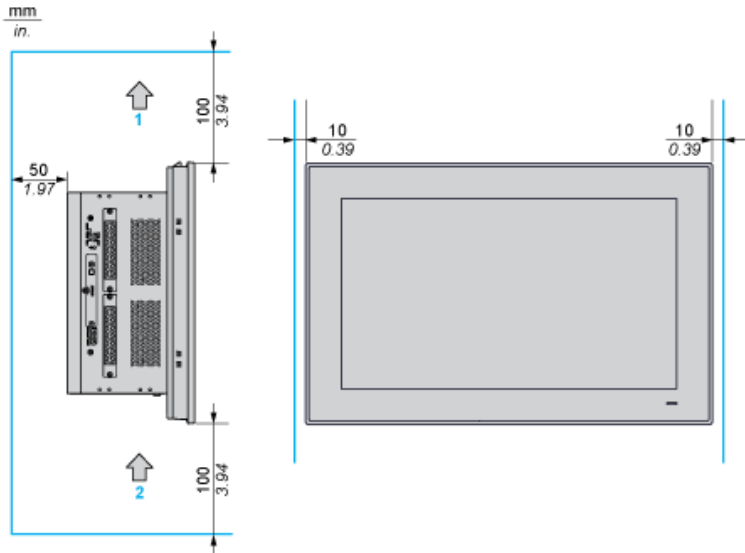

Main

Range of Product	Harmony iPC
Product or Component Type	Flat screen
Terminal type	Touchscreen display
Device mounting	Flush
Product Compatibility	Modular Box PC

Complementary

View angle horizontal x vertical	150 x 140°
Contrast ratio	500:1
Pixel resolution	1366 x 768
Touchscreen resolution	4096 x 4096
Display resolution	1366 x 768 pixels WHD FWXGA
Display size	18.5 inch
Aspect ratio	16:9
Display type	Colour TFT LCD LED
Display colour	16777216 colors
Luminance	27.87 fc (300 cd/m ²)
Backlight lifespan	50000 hours 77 °F (25 °C)
Touch panel	Multi-touch projected capacitive technology (PCT)
Function Available	Operate with water on screen
[Us] rated supply voltage	24 V DC power supply 100...240 V AC power supply
Supply voltage limits	18...36 V
Inrush current	8.9 A
Power consumption in W	63.28 W Box PC HMIBMP) 58.28 W Box PC HMIBMU)
Local signalling	Status LED
Depth	Enclosure 1.10 in (28 mm) 0.28 in (7 mm)
Height	12.17 in (309 mm)
Width	19.22 in (488.3 mm)
Net Weight	11.46 lb(US) (5.2 kg)

Ordering and shipping details

Category	22574-MAGELIS BOX PC AND PANEL PC
Discount Schedule	MC2
GTIN	3606480853685
Returnability	Yes
Country of origin	US

Packing Units

Unit Type of Package 1	PCE
Number of Units in Package 1	1
Package 1 Height	9.25 in (23.5 cm)
Package 1 Width	24.21 in (61.5 cm)
Package 1 Length	29.21 in (74.2 cm)
Package 1 Weight	11.46 lb(US) (5.2 kg)

Dimensions

- (1) Front view
- (2) Right view

Spacing Requirements

- 1 : Air out
- 2 : Air in

Mounting Orientation

Panel Cut Dimensions

A		B		C		R	
mm	in.	mm	in.	mm	in.	mm	in.
479.3	18.87	300.3	11.82	2...6	0.08...0.23	5	0.20