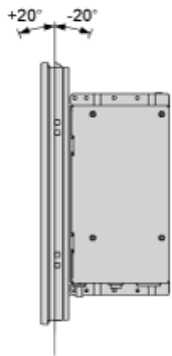

Dimensions

- (1) Front view
- (2) Right view

Spacing Requirements

- 1 : Air out
- 2 : Air in

Mounting Orientation

Panel Cut Dimensions

A		B		C		R	
mm	in.	mm	in.	mm	in.	mm	in.
479.3	18.87	300.3	11.82	2...6	0.08...0.23	5	0.20