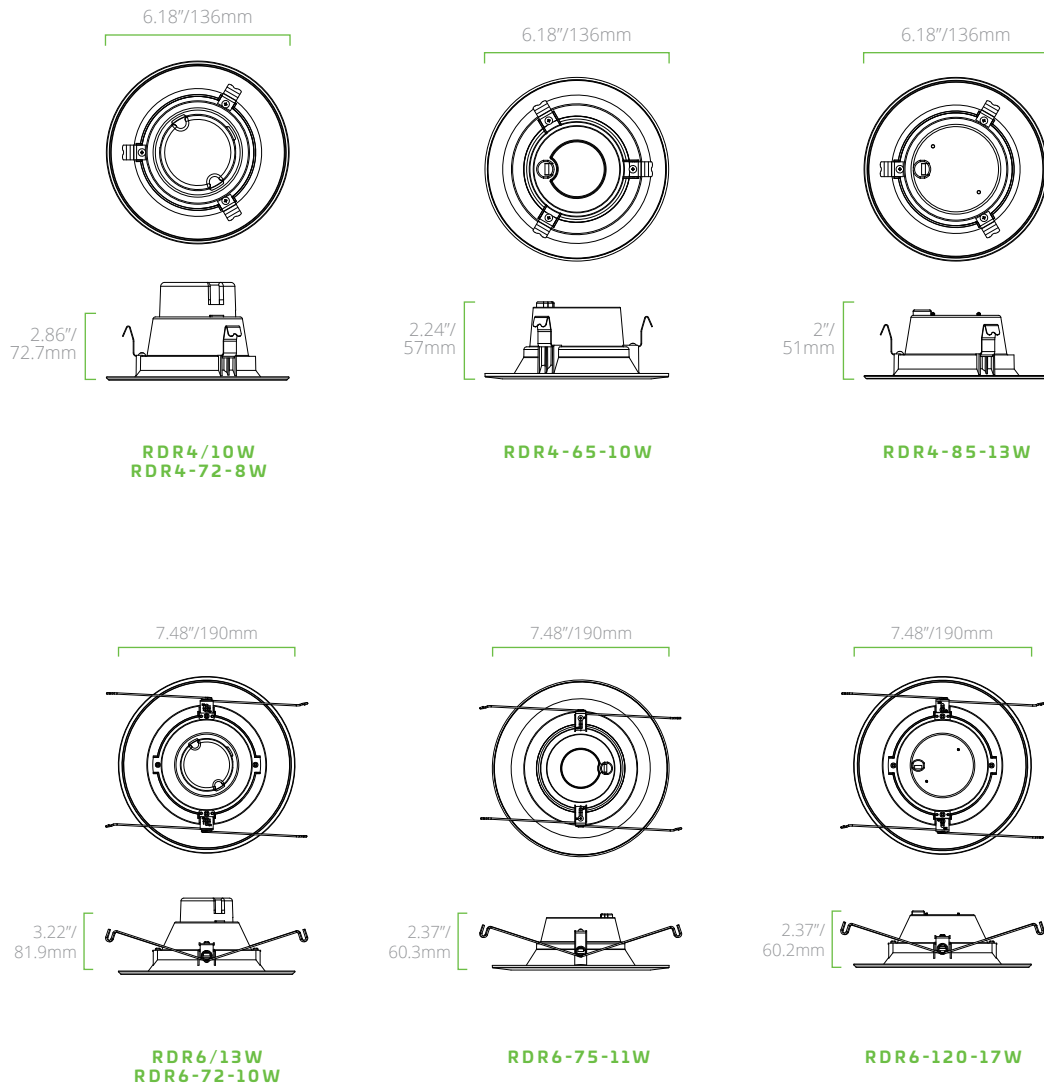

PERFORMANCE SUMMARY

ORDER CODE	ITEM #	SIZE	WATTS	LUMENS	CCT	CRI	VOLTS	DAMP/WET LOCATION	ENERGY STAR
11199	RDR4-65-10W-830-120DT-WH-B	4"	10W	650	3000K	>80	120V	Damp	★
11203	RDR4-85-13W-830-120DT-WH-B	4"	13W	850	3000K	>80	120V	Wet	★
11201	RDR6-75-11W-830-120DT-WH-B	6"	11W	750	3000K	>80	120V	Damp	★
11204	RDR6-120-17W-830-120DT-WH-B	6"	17W	1,200	3000K	>80	120V	Wet	★

TOGGLE CCT

11200	RDR4-72-8W-9CCT3-120DT-WH-B	4"	8W	720	30/40/5000K	>90	120V	Wet	★
11202	RDR6-72-10W-9CCT3-120DT-WH-B	6"	10W	900	30/40/5000K	>90	120V	Wet	★

FIELD CCT

11571	RDR4/10W9CCT5/120DTWHB	4"	10W	800	27/30/35/40/5000K	>90	120V	Wet	★
11572	RDR6/13W9CCT5/120DTWHB	6"	13W	1,040	27/30/35/40/5000K	>90	120V	Wet	★

PRODUCT DIMENSIONS