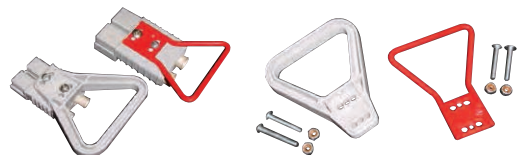

Recognized under the component
program of Underwriters
Laboratories, Inc.

Fast 'N' Safe Battery Connector Contacts

Fast 'N' Safe Battery Connector Contacts (Only)

Supplied in packages of 2.

Gauge	Amp	Part#
12-10GA	50 Amp	769431
8GA	50 Amp	769432
6GA	50 Amp	769433
4GA	175 Amp	769458
2-1GA	175 Amp	769459
1/0GA	175 Amp	769434
2/0GA	350 Amp	769435
3/0GA	350 Amp	769460
4/0GA	350 Amp	769461

Fast 'N' Safe Battery Connector Housings (Only)

***NEW**

1 per package. Grey part numbers below are the replacement parts for the battery connection kits.

Gauge	Amp	Grey	Black	Blue	Green	Orange	Red	Yellow
12, 10, 8, 6GA	50 Amp	769467	*769408	*769415	*769414		*769417	*769418
4, 2, 1, 1/0GA	175 Amp	769456		*769423		*769496	*769424	*769497
2/0, 3/0, 4/0GA	350 Amp	769457		*769400	*769404	*769405	*769406	*769407

Gauge	Amp
12GA – 6GA	50 Amp
4GA – 1/0GA	175 Amp
2/0GA – 4/0GA	350 Amp

Fast 'N' Safe Battery Connector Housings

Fast 'N' Safe Battery Connectors – Accessories

Protective Covers

- 769480** Protective Cover for 50 Amp Fast 'N' Safe Battery Connectors
769481 Protective Cover for 175 Amp Fast 'N' Safe Battery Connectors
769482 Protective Cover for 350 Amp Fast 'N' Safe Battery Connectors

Fast 'N' Safe Battery Connector Protective Covers

Handles

- 769462** Plastic, can be used with all 175 Amp & 350 Amp. Hardware included.
769479 Steel, can be used with all 175 Amp & 350 Amp. Hardware included.