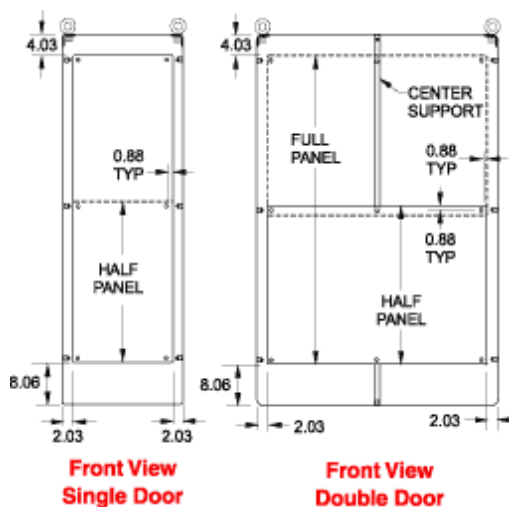

## Inner Panels

### 1418FS and HN4FS Series Enclosures

- Formed from 10 gauge or 12 gauge steel.
- All double door width panels are 10 gauge steel.
- Width panels are available in full or half height.
- Depth panels are available in full height only.
- Depth and width panels are provided with all mounting hardware and center support where required.
- Half panel can be mounted in the top or bottom half of the enclosure.
- Finished in white.

### Double Door Width Panels

| Steel    |          | Galv. Steel |           |            |
|----------|----------|-------------|-----------|------------|
| Part No. | Part No. | Description | Enclosure | Panel Size |
| 60AWFW   | 60AWFWG  | Full Panel  | 60 x 48   | 48.00 x 44 |
| 60AWHW   | 60AWHWG  | Half Panel  |           | 24.88 x 44 |
| 72ZFW    | 72ZFWG   | Full Panel  | 72 x 48   | 60.00 x 44 |
| 72ZHW    | 72ZHWG   | Half Panel  |           | 30.88 x 44 |
| 72ZXF    | 72ZXFG   | Full Panel  | 72 x 60   | 60.00 x 56 |
| 72ZXHW   | 72ZXHWG  | Half Panel  |           | 30.88 x 56 |
| 72ZYFW   | 72ZYFWG  | Full Panel  | 72 x 72   | 60.00 x 68 |
| 72ZYHW   | 72ZYHWG  | Half Panel  |           | 30.88 x 68 |
| 90BFW    | 90BFWG   | Full Panel  | 90 x 48   | 78.00 x 44 |
| 90BHW    | 90BHWG   | Half Panel  |           | 39.88 x 44 |
| 90BYFW   | 90BYFWG  | Full Panel  | 90 x 72   | 78.00 x 68 |
| 90BYHW   | 90BYHWG  | Half Panel  |           | 39.88 x 68 |