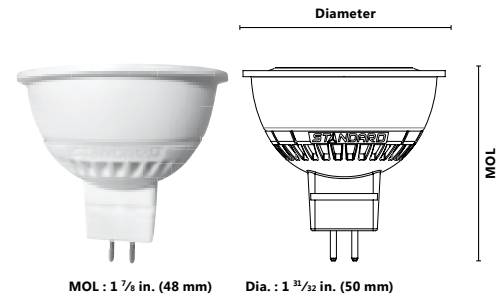

Date: _____
 In hands date of project: _____
 Project name/Number: _____
 Name of distributor: _____
 Client #: _____
 Name of end user: _____

ORDERING INFORMATION

Order code: 64009
 Description: LED/MR16/6.5W/40K/38/STD
 UPC: 69549640092
 Case quantity: 24

PERFORMANCE DATA

Shape: MR16
 Base: GU5.3
 Wattage (W): 6.5
 Lamp voltage (VAC): 12
 Colour temperature (K)**: 4 000
 Average life (L70 hours): 40 000
 Initial lumens (lm)*: 667
 Initial lumens per watt (lm/W): 103
 CRI: 83
 R9: 10
 Beam angle (°): 38
 CBCP: 1 326
 Power factor: 0.81
 Operating temperature range: - 40 °C / - 40 °F to 40 °C / 104 °F