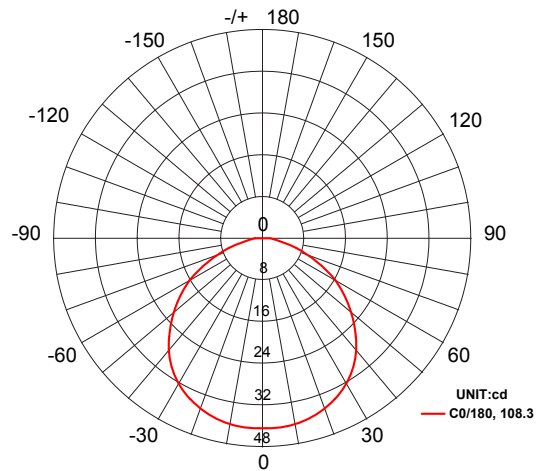

Blaze High PL-BLAZE-H-BK

Path Light

Product Finishes: ■

Specifications:

Voltage: 12V AC
Wattage: 1.5
Volt Amps: 2.5
Lumens: 60
Color Temp: 2700k
IP Rating: 65
CRI: 92.5
Cable Length: 24"

Material: Anodized aluminum
Lux (lx): 11.5
Candelas (cd): 45
Rated Life: 50,000 hours
Warranty: 7-year comprehensive
Light Source: Integrated
Dimmable: No
Color-Changing: No

Product Uses:

Pathways, Bushes, Garden Beds, Driveways, Grasses

Max. Luminous intensity : 45 cd

AVERAGE BEAM ANGLE (50%): 108.3 DEG

DISTANCE (FT)	CENTER BEAM (FC) Eavg/Emax	ILLUMINANCE - CONE OF LIGHT	BEAM DIAMETER (FT)
1	13.78/46.22		1.64
1.5	2.58/8.67		2.46
3	0.65/2.16		4.92
5	0.25/0.88		8.2
6.5	0.17/0.59		10.66

AVERAGE BEAM ANGLE 0/180 (50%): 108.3 DEG