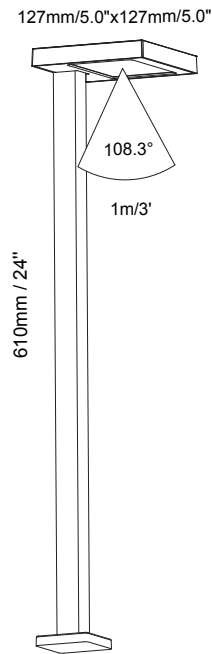

Blaze High PL-BLAZE-H-BK

Path Light

Product Finishes: ■

Specifications:

Voltage: 12V AC
Wattage: 1.5
Volt Amps: 2.5
Lumens: 60
Color Temp: 2700k
IP Rating: 65
CRI: 92.5
Cable Length: 24"

Material: Anodized aluminum
Lux (lx): 11.5
Candelas (cd): 45
Rated Life: 50,000 hours
Warranty: 7-year comprehensive
Light Source: Integrated
Dimmable: No
Color-Changing: No

Product Uses:

Pathways, Bushes, Garden Beds, Driveways, Grasses

Max. Luminous intensity : 45 cd

AVERAGE BEAM ANGLE (50%): 108.3 DEG

DISTANCE (FT)	CENTER BEAM (FC) Eavg/Emax	ILLUMINANCE - CONE OF LIGHT	BEAM DIAMETER (FT)
1	13.78/46.22		1.64
1.5	2.58/8.67		2.46
3	0.65/2.16		4.92
5	0.25/0.88		8.2
6.5	0.17/0.59		10.66

AVERAGE BEAM ANGLE 0/180 (50%): 108.3 DEG