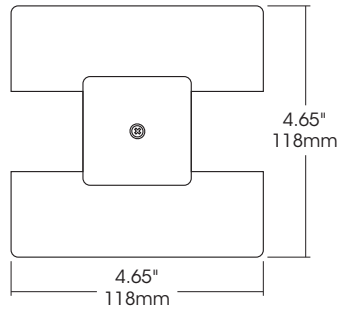

ATKP08

Center Feed

DESCRIPTION

J-Style Center Feed - provides power anywhere along the track from junction box, includes canopy cover. Available in three colours: Black, White, and Brushed Nickel.

DESIGN FEATURES

• Features

- Low profile aesthetic design.
- Solid 12-gauge conductors.
- Mounting hardware included.

• Electrical

- System Electrical Rating: 20A, 120V, 60Hz.

• Compatibility

- Track system is compatible with all Juno® and A-line® Style Track, accessories and connectors.