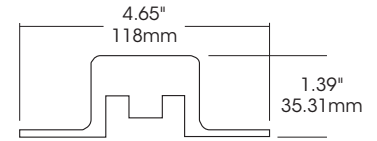

ATKP08

Center Feed

DESCRIPTION

J-Style Center Feed - provides power anywhere along the track from junction box, includes canopy cover. Available in three colours: Black, White, and Brushed Nickel.

DESIGN FEATURES

• Features

- Low profile aesthetic design.
- Solid 12-gauge conductors.
- Mounting hardware included.

• Electrical

- System Electrical Rating: 20A, 120V, 60Hz.

• Compatibility

- Track system is compatible with all Juno® and A-line® Style Track, accessories and connectors.