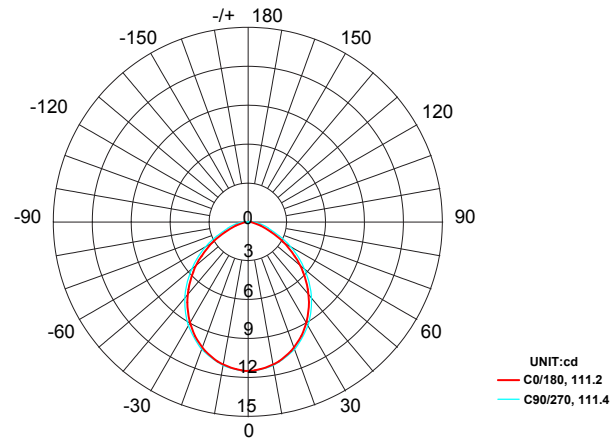

Ruby Hex RL-RUBY-HX-60-BK

Recessed Light

Product Finishes: ■ ■

Specifications:

Voltage: 12V AC
Wattage: 0.4
Volt Amps: 0.7
Lumens: 16
Color Temp: 2700k
IP Rating: 67
CRI: 93
Light Source: Integrated

Material: Polycarbonate
Ring Material: Anodized aluminum
Cable Length: 36"
Lux (lx): 2.9
Candelas (cd): 11.5
Rated Life: 50,000 hours
Warranty: 7-year comprehensive
Dimmable: No
Color-Changing: No
Drive-Over Rated: Yes

Product Uses:

Pavers, Decks, Stairs,
 Driveways, Risers, Concrete

Accessories:

Fang

Max. Luminous intensity : 11.5 cd

AVERAGE BEAM ANGLE (50%): 111.3 DEG

| DISTANCE (FT) | CENTER BEAM (FC) Eavg/Emax | ILLUMINANCE - CONE OF LIGHT | BEAM DIAMETER (FT) |
|---------------|-------------------------------|-----------------------------|--------------------|
| 1 | 30.36/83.50 | | 0.28 |
| 1.5 | 1.43/3.92 | | 0.39 |
| 3 | 0.36/0.98 | | 0.75 |
| 5 | 0.09/0.26 | | 1.27 |
| 6.5 | 1.02 / 2.81 | | 1.63 |