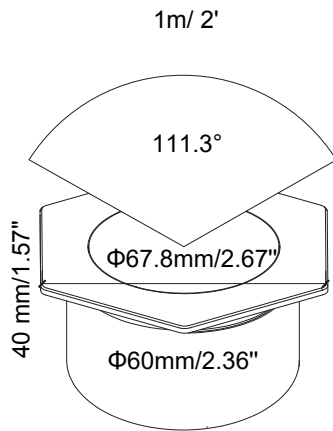

Ruby Hex RL-RUBY-HX-60-BK

Recessed Light

Product Finishes: ■ ■

Specifications:

Voltage: 12V AC
Wattage: 0.4
Volt Amps: 0.7
Lumens: 16
Color Temp: 2700k
IP Rating: 67
CRI: 93
Light Source: Integrated

Material: Polycarbonate
Ring Material: Anodized aluminum
Cable Length: 36"
Lux (lx): 2.9
Candelas (cd): 11.5
Rated Life: 50,000 hours
Warranty: 7-year comprehensive
Dimmable: No
Color-Changing: No
Drive-Over Rated: Yes

Product Uses:

Pavers, Decks, Stairs,
 Driveways, Risers, Concrete

Accessories:

Fang

Max. Luminous intensity : 11.5 cd

AVERAGE BEAM ANGLE (50%): 111.3 DEG

| DISTANCE (FT) | CENTER BEAM (FC) Eavg/Emax | ILLUMINANCE - CONE OF LIGHT | BEAM DIAMETER (FT) |
|---------------|-------------------------------|-----------------------------|--------------------|
| 1 | 30.36/83.50 | | 0.28 |
| 1.5 | 1.43/3.92 | | 0.39 |
| 3 | 0.36/0.98 | | 0.75 |
| 5 | 0.09/0.26 | | 1.27 |
| 6.5 | 1.02 / 2.81 | | 1.63 |