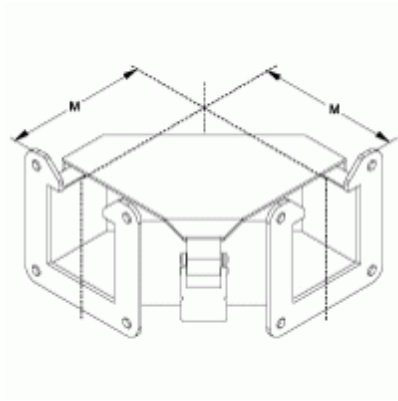

## 90 degree Elbow Top Opening *1485 9N Series*

Part No.	Size
1485B9N	2.5 x 2.5
1485C9N	4 x 4
1485D9N	6 x 6
1485E9N	8 x 8
1485F9N	12 x 6

One flat sealing plate included

*Data subject to change without notice*