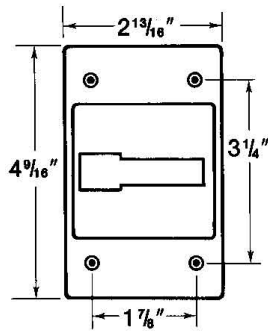

CFSTF

red dot

Single gang (cast aluminum). One lever switch - box mount.

General

Type:	FS Boxes and Covers
Number of Gangs:	1
Color:	Silver
T&B UPC:	04226944282
T&B Status:	M
Material:	Cast Aluminum

Dimension Information

Dimension A (in.):	4-9/16
Dimension B (in.):	2-13/16
Dimension F (in.):	3-1/4
Dimension G (in.):	1-7/8