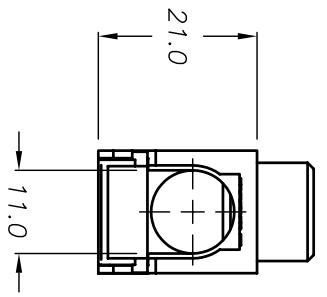

35mm² three-phase power feed terminal for three-phase busbars

Ratings

- Volts 1000 Vac/dc
- Amps 115 A
- Wire range 1/0-10 AWG Cu, max torque 50 lb-in (5.6 N•m)
- Wire temp. rating 60°C*

PWR50MM

50mm² direct feed power terminal

Ratings

- Volts 1000 Vac/dc
- Amps 115 A
- Wire range 1-14AWG Cu, max torque 35 lb-in (3.9 N•m)
- Wire temp. rating 75°C*

* Higher temperature rated wire may be used with appropriate derating.

PART NO. PWR35MM		PLANT DISTRIBUTION CODE:	
REV #	REVISIONS	DATE	APPR.
--	INITIAL RELEASE	3-30	
	ECN BU-SB11316	2011	
A	REVISED TITLE	5-3	
	ECN BU-SB11501	2011	

Scale: 2:1

CUSTOMER PRINT

TOLERANCES UNLESS OTHERWISE SPECIFIED		THIRD ANGLE PROJECTION		DESIGN UNITS	
METRIC	ENGLISH			METRIC (mm)	
1 PL DEC.=±0.25	2 PL DEC.=±.01	FRACTIONAL TOL ±1/64 IN		CREATED USING	AUTOCAD
2 PL DEC.=±0.13	3 PL DEC.=±.005	ANGULAR TOL = +1°			
		ANGULAR TOL 1PL=±0.5°			