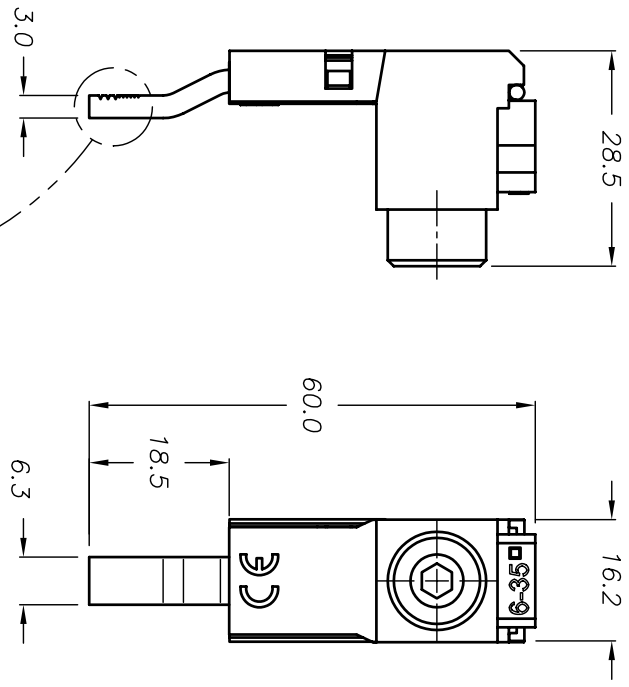

Power feed terminals:

PWR1PLP

Single-phase, low profile power feed terminal

Ratings

- Volts 1000 Vac/dc
- Amps 115 A
- Wire range 1/0-10 AWG Cu, max torque 50 lb-in (5.6 N•m)
- Wire temp. rating 60°C*

PWR35MM

35mm² three-phase power feed terminal for three-phase busbars

Ratings

- Volts 1000 Vac/dc
- Amps 115 A
- Wire range 1/0-10 AWG Cu, max torque 50 lb-in (5.6 N•m)
- Wire temp. rating 60°C*

PWR50MM

50mm² direct feed power terminal

Ratings

- Volts 1000 Vac/dc
- Amps 115 A
- Wire range 1-14AWG Cu, max torque 35 lb-in (3.9 N•m)
- Wire temp. rating 75°C*

* Higher temperature rated wire may be used with appropriate derating.

PART NO. PWR35MM		PLANT DISTRIBUTION CODE:	
REV #	REVISIONS	DATE	APPR.
--	INITIAL RELEASE	3-30	
	ECN BU-SB11316	2011	
A	REVISED TITLE	5-3	
	ECN BU-SB11501	2011	

Scale: 2:1

CUSTOMER PRINT

TOLERANCES UNLESS OTHERWISE SPECIFIED		THIRD ANGLE PROJECTION		DESIGN UNITS	
METRIC	ENGLISH			METRIC (mm)	
1 PL DEC.=±0.25	2 PL DEC.=±.01	FRACTIONAL TOL ±1/64 IN		CREATED USING	AUTOCAD
2 PL DEC.=±0.13	3 PL DEC.=±.005	ANGULAR TOL = +1°			
		ANGULAR TOL 1PL=±0.5°			