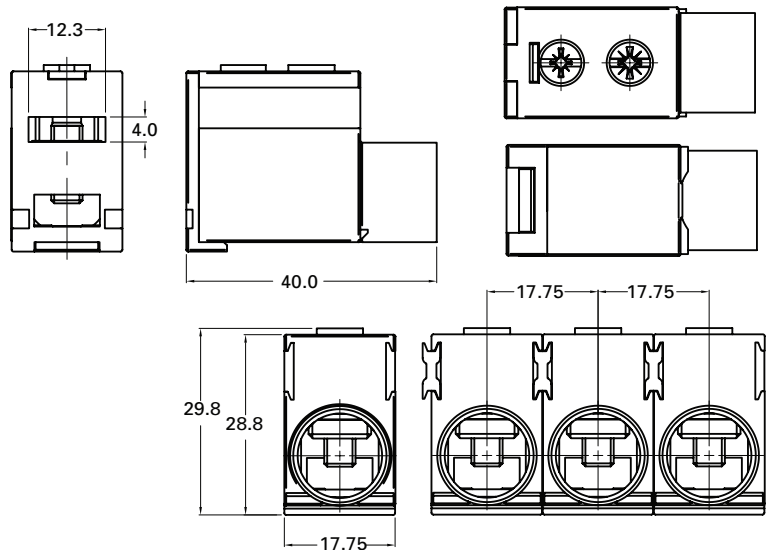

35mm² three-phase power feed terminal for three-phase busbars

Ratings

- Volts 1000 Vac/dc
- Amps 115 A
- Wire range 1/0-10 AWG Cu, max torque 50 lb-in (5.6 N•m)
- Wire temp. rating 60°C*

PWR50MM

50mm² direct feed power terminal

Ratings

- Volts 1000 Vac/dc
- Amps 115 A
- Wire range 1-14AWG Cu, max torque 35 lb-in (3.9 N•m)
- Wire temp. rating 75°C*

* Higher temperature rated wire may be used with appropriate derating.

PART NO. PWR35MM		PLANT DISTRIBUTION CODE:	
REV #	REVISIONS	DATE	APPR.
--	INITIAL RELEASE	3-30	
	ECN BU-SB11316	2011	
A	REVISED TITLE	5-3	
	ECN BU-SB11501	2011	