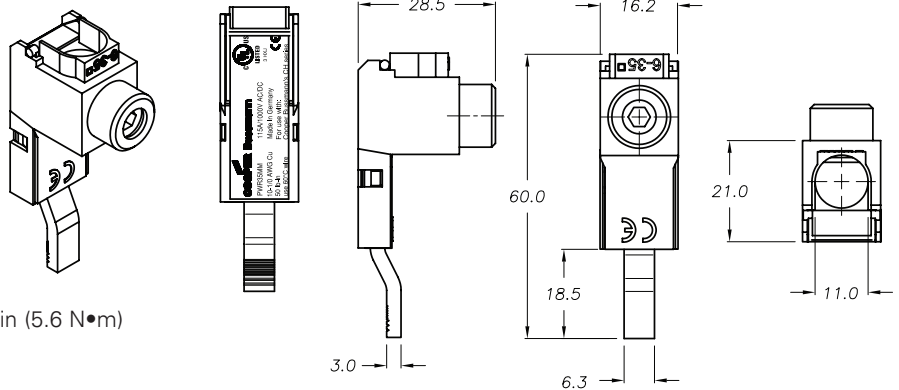

Power feed terminals:

PWR1PLP

Single-phase, low profile power feed terminal

Ratings

- Volts 1000 Vac/dc
- Amps 115 A
- Wire range 1/0-10 AWG Cu, max torque 50 lb-in (5.6 N•m)
- Wire temp. rating 60°C*

PWR35MM

35mm² three-phase power feed terminal for three-phase busbars

Ratings

- Volts 1000 Vac/dc
- Amps 115 A
- Wire range 1/0-10 AWG Cu, max torque 50 lb-in (5.6 N•m)
- Wire temp. rating 60°C*

PWR50MM

50mm² direct feed power terminal

Ratings

- Volts 1000 Vac/dc
- Amps 115 A
- Wire range 1-14AWG Cu, max torque 35 lb-in (3.9 N•m)
- Wire temp. rating 75°C*

* Higher temperature rated wire may be used with appropriate derating.

PART NO. PWR35MM		PLANT DISTRIBUTION CODE:	
REV #	REVISIONS	DATE	APPR.
--	INITIAL RELEASE	3-30	
	ECN BU-SB11316	2011	
A	REVISED TITLE	5-3	
	ECN BU-SB11501	2011	