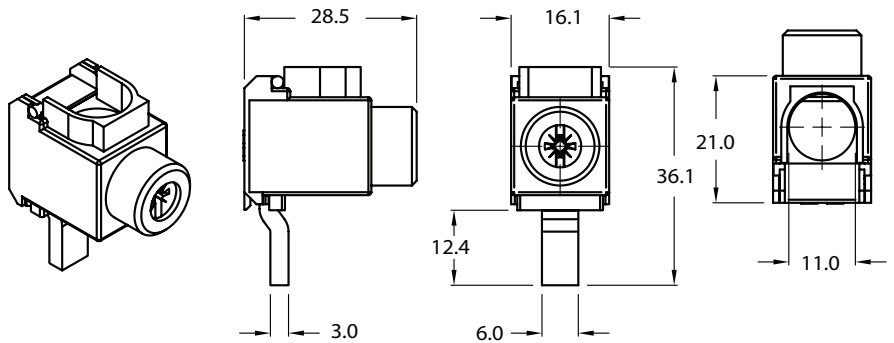

Power feed terminals:

PWR1PLP

Single-phase, low profile power feed terminal

Ratings

- Volts 1000 Vac/dc
- Amps 115 A
- Wire range 1/0-10 AWG Cu, max torque 50 lb-in (5.6 N•m)
- Wire temp. rating 60°C*

PWR35MM

35mm² three-phase power feed terminal for three-phase busbars

Ratings

- Volts 1000 Vac/dc
- Amps 115 A
- Wire range 1/0-10 AWG Cu, max torque 50 lb-in (5.6 N•m)
- Wire temp. rating 60°C*

PWR50MM

50mm² direct feed power terminal

Ratings

- Volts 1000 Vac/dc
- Amps 115 A
- Wire range 1-14AWG Cu, max torque 35 lb-in (3.9 N•m)
- Wire temp. rating 75°C*

* Higher temperature rated wire may be used with appropriate derating.

PART NO. PWR35MM		PLANT DISTRIBUTION CODE:	
REV #	REVISIONS	DATE	APPR.
--	INITIAL RELEASE	3-30	
	ECN BU-SB11316	2011	
A	REVISED TITLE	5-3	
	ECN BU-SB11501	2011	