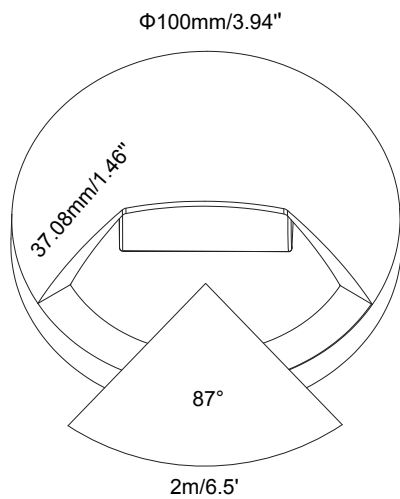

**Light Source:** Integrated

**Material:** Anodized aluminum

**Cable Length:** 24"

**Lux (lx):** 10.7

**Candelas (cd):** 42.8

**Rated Life:** 50,000 hours

**Warranty:** 7-year comprehensive

**Dimmable:** No

## Product Uses:

Walls, Fences, Pillars,  
Deck Fascia

Max. Luminous intensity : 42.8 cd

BEAM ANGLE (0/180): 87 DEG

DISTANCE (FT)	CENTER BEAM (FC) Eavg/Emax	ILLUMINANCE - CONE OF LIGHT	BEAM DIAMETER (FT)
1	30.31/71.78		1.68
1.5	5.68/13.46		2.52
3	1.42/3.36		5.04
5	0.70/1.66		8.40
6.5	0.38/0.91		10.92