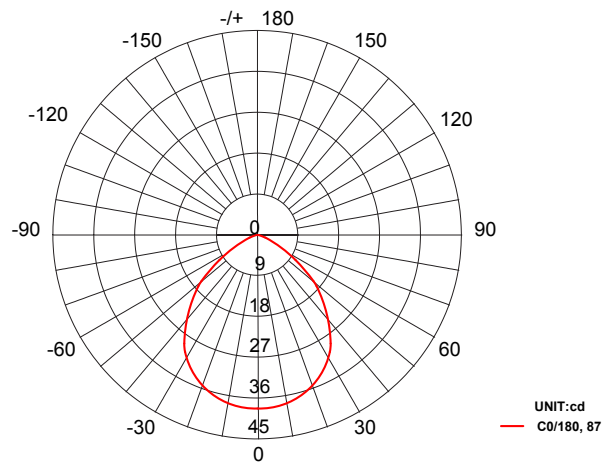

**Light Source:** Integrated

**Material:** Anodized aluminum

**Cable Length:** 24"

**Lux (lx):** 10.7

**Candelas (cd):** 42.8

**Rated Life:** 50,000 hours

**Warranty:** 7-year comprehensive

**Dimmable:** No

## Product Uses:

Walls, Fences, Pillars,  
Deck Fascia

Max. Luminous intensity : 42.8 cd

BEAM ANGLE (0/180): 87 DEG

DISTANCE (FT)	CENTER BEAM (FC) Eavg/Emax	ILLUMINANCE - CONE OF LIGHT	BEAM DIAMETER (FT)
1	30.31/71.78		1.68
1.5	5.68/13.46		2.52
3	1.42/3.36		5.04
5	0.70/1.66		8.40
6.5	0.38/0.91		10.92