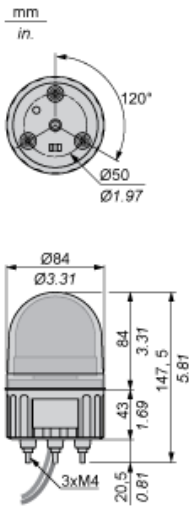

Main

Range of Product	Harmony XVR
Product or Component Type	Prewired rotating mirror beacon
Sound signalling	Without
Device short name	XVR
Mounting diameter	3.31 in (84 mm)
IP degree of protection	IP65 IEC 60529 with accessory) IP23 IEC 60529
[Us] rated supply voltage	24 V AC/DC
Light source	High luminosity LED, blue

Complementary

Material	ABS (acrylonitrile butadiene-styrene): body part PC: globe
CAD overall width	3.31 in (84 mm)
CAD overall depth	3.31 in (84 mm)
Net Weight	0.66 lb(US) (0.3 kg)
Marking	CE
Product mounting	By 3 M4 screws
Supply voltage limits	19...30 V DC 21.6...26.4 V AC
[Uimp] rated impulse withstand voltage	0.8 kV
Current Consumption	125 mA
Flashing frequency	2.3 Hz
Clamping Connection Capacity	0.83 mm ²
AWG Gauge	AWG 18
Cable length	19.69 in (500 mm)

Ordering and shipping details

Category	22617-XVC TOWER LIGHTS
Discount Schedule	XV
GTIN	3606480033025
Returnability	No
Country of origin	ID

Packing Units

Unit Type of Package 1	PCE
Number of Units in Package 1	1
Package 1 Height	7.28 in (18.500 cm)
Package 1 Width	3.74 in (9.500 cm)
Package 1 Length	3.74 in (9.500 cm)
Package 1 Weight	13.76 oz (390.000 g)
Unit Type of Package 2	S03
Number of Units in Package 2	6
Package 2 Height	11.81 in (30.000 cm)
Package 2 Width	11.81 in (30.000 cm)
Package 2 Length	15.75 in (40.000 cm)
Package 2 Weight	6.65 lb(US) (3.017 kg)

Contractual warranty

Warranty	18 months
----------	-----------

Rotating Mirror Beacon

Dimensions

Rotating Mirror Beacon

Panel Cut-out