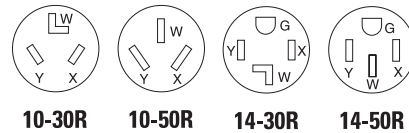

Range & dryer power receptacles

Product description

3-pole, 3-wire non-grounding
30A, 125/250V/AC
50A, 125/250V/AC

32B