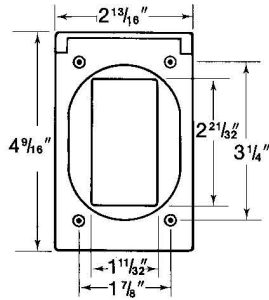

# red dot

Single gang (cast aluminum). One GFCI Receptacle - box mount.

### General

Type:	FS Boxes and Covers
Number of Gangs:	1
Color:	Silver
T&B UPC:	04226944234
T&B Status:	M
Material:	Cast Aluminum

### Dimension Information

Dimension A (in.):	4-9/16
Dimension B (in.):	2-13/16
Dimension F (in.):	3-1/4
Dimension G (in.):	1-7/8
Dimension L (in.):	1-11/32
Dimension K (in.):	2-21/32