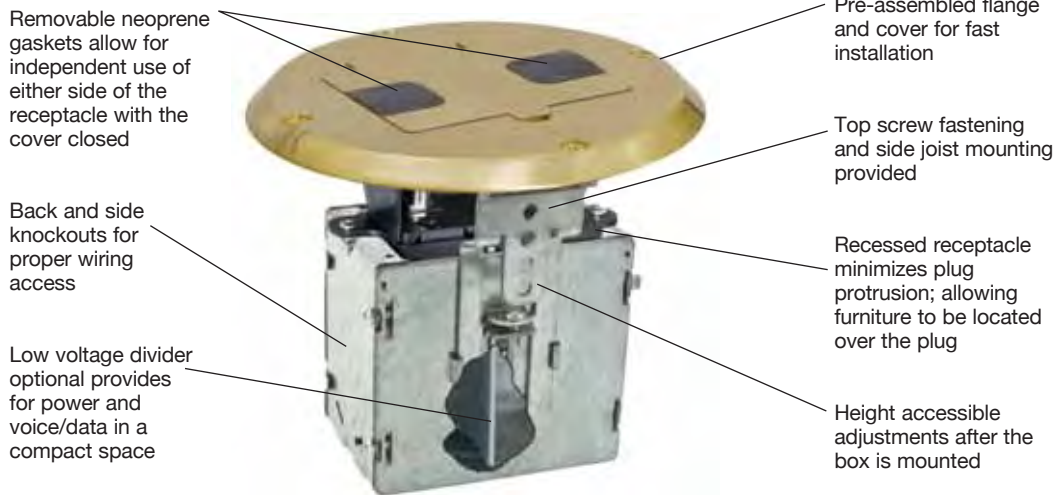

FLOOR BOXES FOR WOOD FLOORS

Hubbell Wood Floor Boxes allow for the placement of electrical power or a combination of power and voice/data devices. Boxes easily mount into the floor and are height adjustable (up to ¾ inch) for optimal alignment and fit.

Floor Boxes For Structural Wood Floors

Description	Material	Finish	Cat. Number	Material	Finish	Cat. Number
Decorator duplex receptacle floor box kit; includes steel box, flange and hinged door cover assembly with 15A 125V tamper-resistant duplex receptacle; designed for installation in wood floors; mounts to sub-floor or joists.	Solid Brass	Clear Lacquer	RF515BR	Aluminum	Brass Plated	RF515BP
	Aluminum	Stainless Paint	RF515SS	Aluminum	Chrome Plated	RF515CH
	Aluminum	Almond Paint	RF515AL	Aluminum	Copper Plated	RF515CU
	Aluminum	Black Paint	RF515BK	Aluminum	Nickel Plated	RF515NI
	Aluminum	Chestnut Brown Paint	RF515BN			
Flush fit (same as above).	Solid Brass	Clear Lacquer	RF509BR			
Flange and hinged door cover assembly; includes tamper-resistant duplex receptacle; neoprene gaskets; for use with steel box RF500.	Solid Brass	Clear Lacquer	RF506BR	Aluminum	Brass Plated	RF506BP
	Aluminum	Stainless Paint	RF506SS	Aluminum	Chrome Plated	RF506CH
	Aluminum	Almond Paint	RF506AL	Aluminum	Copper Plated	RF506CU
	Aluminum	Black Paint	RF506BK	Aluminum	Nickel Plated	RF506NI
	Aluminum	Chestnut Brown Paint	RF506BN			
Adjustable floor box; 3 inch deep; three (3) ½ inch knockouts: one on bottom; one on each side; non-metallic sheathed cable clamps on each side.				Steel	—	RF500
Hinged Door Cover Only Replacement door for RF515, RF509 and RF506 series.	Solid Brass	Solid Brass	RF507BR	Aluminum	Brass Plated	RF507BP
	Aluminum	Stainless Finish	RF507SS	Aluminum	Chrome Plated	RF507CH
	Aluminum	Almond	RF507AL	Aluminum	Copper Plated	RF507CU
	Aluminum	Black	RF507BK	Aluminum	Nickel Plated	RF507NI
	Aluminum	Chestnut Brown Paint	RF507BN			