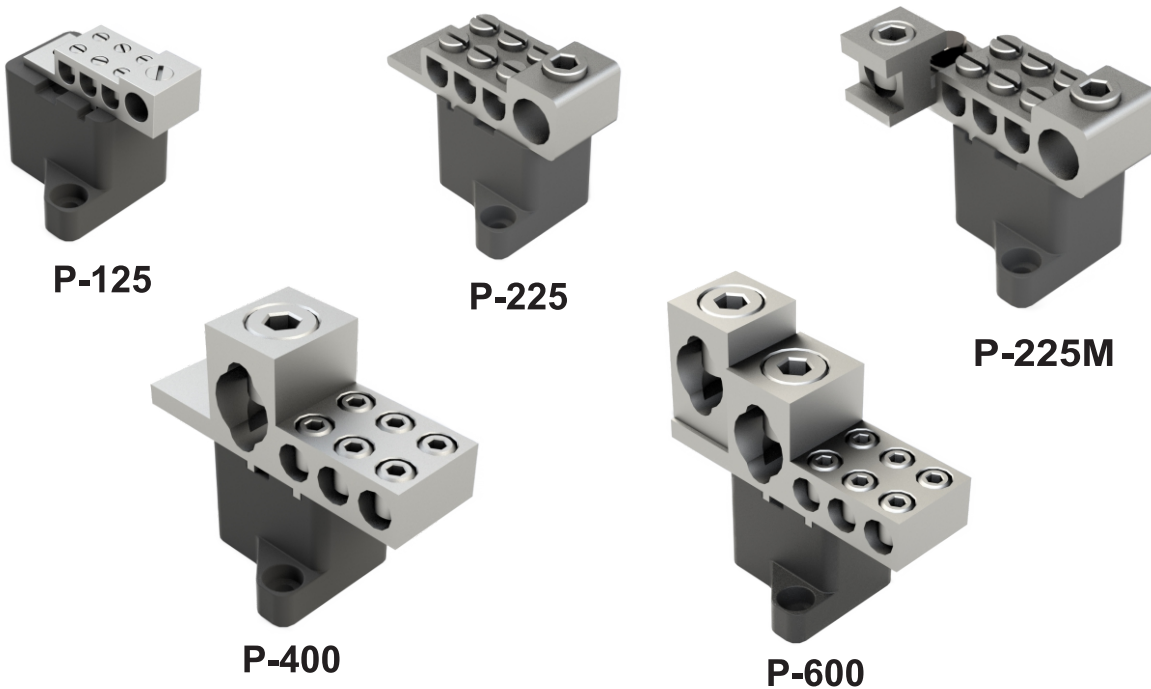

SPLITTER BLOCKS

FEATURES

- Custom Lugs Available, Consult Factory
- CU / AL
- CSA / UL Rated

Model #	Amp	Primary Wire Size	Branch Amps	Branch Wire Size
P - 125	125	#14 to 1/0	70	#14 to #2
P - 225	225	#6 to 300 MCM	125	#14 to 2/0
P - 225M	225	(2) #6 to 300 MCM	125	#14 to 2/0
P - 400	400	#4 to 600 MCM or (2) 250 MCM to 1/0	125	4) #6 to 4/0 2) #14 to 3/0
P - 600	600	(2) #4 to 600 MCM or (4) 250 MCM to 1/0	125	4) #6 to 4/0 2) #14 to 3/0

STOCKED ITEMS

GROUND LUGS

FEATURES AND BENEFITS

- Standard on all splitters & pedestals
- CU / AL
- CSA / UL Rated

4x #4 To #14 AWG

1x 1/0 To #14 AWG
6x #14 To #2

Type A

Type B