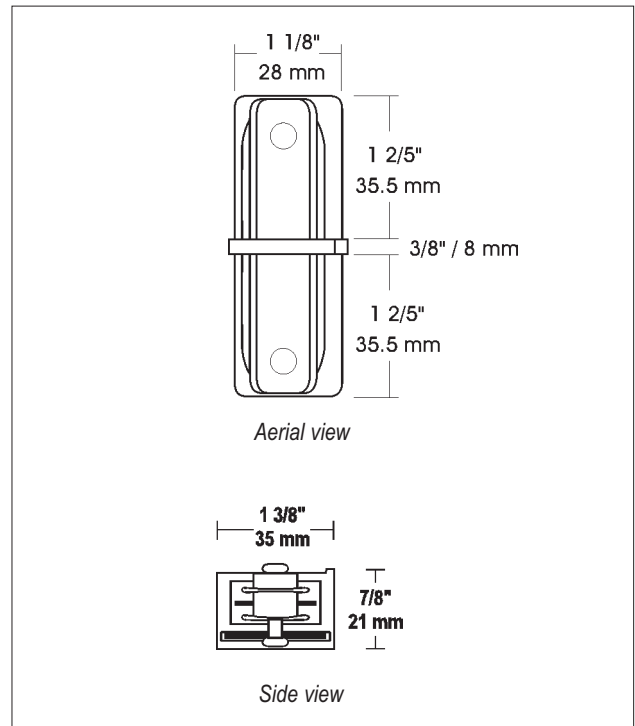

TRACK LIGHTING CONNECTORS

I-CONNECTOR

IC6101

PROJECT
FIXTURE TYPE
MODEL
LAMP
CONTACT/TELEPHONE

Specifications

Description

I-Connector, with power feed, connects two track sections end to end for an in-line configuration (180°). It adds 4" to the length of the track. Available in four colours: Black, White, Brushed Brass and Brushed Nickel.

Features

- Low profile aesthetic design
- Solid 12-gauge conductors

Electrical

System Electrical Rating: 20A, 120V, 60Hz

Compatibility

Liteline Track system is compatible with all Liteline Track, accessories and connectors.

Dimensions & Ordering Guide

Model

IC6101-BK
IC6101-WH
IC6101-BB
IC6101-BN

Colour

Black
White
Brushed Brass
Brushed Nickel

All dimensions are in inches/ millimeters

Listings

LITELINE CORPORATION