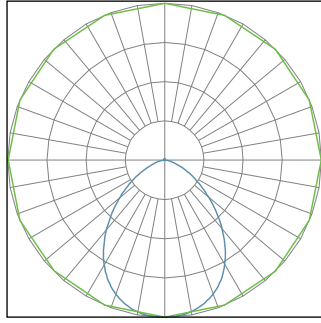

PRODUCT DIMENSIONS

DRTR4/12W/830/120DT

DRTR4/10W/9CCT5/120DT

DRTR6/11W/9CCT5/120DT

PHOTOMETRICS

DRTR4/12W/830/120DT

ZONAL LUMEN SUMMARY		
ZONE	LUMENS	%FIXTURE
0-20	168.06	17.70
0-30	348.23	36.80
0-40	543.27	57.40
0-60	829.54	87.60
0-80	927.61	97.90
0-90	933.83	98.60
70-80	30.05	3.20
80-90	6.21	0.70
0-180	947.16	100.00