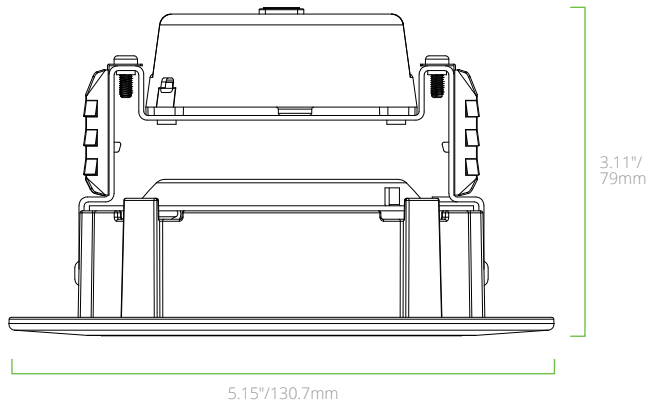

PRODUCT DIMENSIONS

DRTR4/12W/830/120DT

DRTR4/10W/9CCT5/120DT

DRTR6/11W/9CCT5/120DT

PHOTOMETRICS

DRTR4/12W/830/120DT

ZONAL LUMEN SUMMARY		
ZONE	LUMENS	%FIXTURE
0-20	168.06	17.70
0-30	348.23	36.80
0-40	543.27	57.40
0-60	829.54	87.60
0-80	927.61	97.90
0-90	933.83	98.60
70-80	30.05	3.20
80-90	6.21	0.70
0-180	947.16	100.00