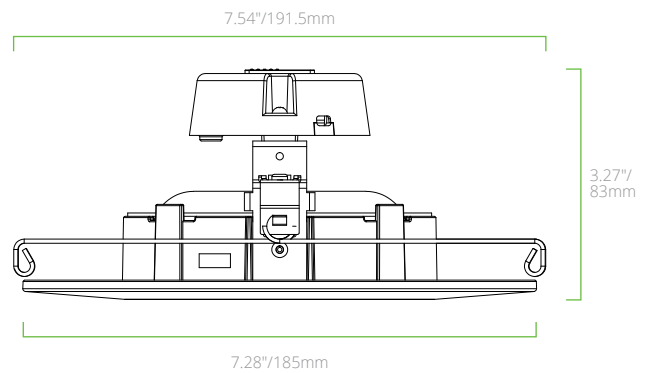

PERFORMANCE SUMMARY

ORDER CODE	ITEM #	SIZE	WATTS	NOMINAL LUMENS	LPW	CCT	DIMMING	VOLTS	T20/JA8	ENERGY STAR
12128	DRTR4/12W/830/120DT	4"	12W	750	63	3000K	Triac	120V		★

FIELD CCT

12130	DRTR4/10W/9CCT5/120DT	4"	10W	800	80	27/30/35/40/5000K	Triac	120V	✓	★
12131	DRTR6/11W/9CCT5/120DT	6"	11W	880	80	27/30/35/40/5000K	Triac	120V	✓	★

PRODUCT DIMENSIONS

DRTR4/12W/830/120DT

DRTR4/10W/9CCT5/120DT

DRTR6/11W/9CCT5/120DT

PHOTOMETRICS

DRTR4/12W/830/120DT

ZONAL LUMEN SUMMARY		
ZONE	LUMENS	%FIXTURE
0-20	168.06	17.70
0-30	348.23	36.80
0-40	543.27	57.40
0-60	829.54	87.60
0-80	927.61	97.90
0-90	933.83	98.60
70-80	30.05	3.20
80-90	6.21	0.70
0-180	947.16	100.00