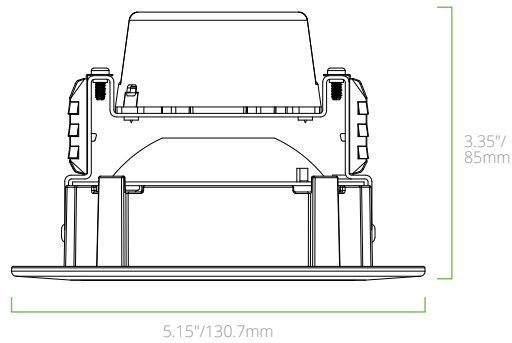

PERFORMANCE SUMMARY

ORDER CODE	ITEM #	SIZE	WATTS	NOMINAL LUMENS	LPW	CCT	DIMMING	VOLTS	T20/JA8	ENERGY STAR
12128	DRTR4/12W/830/120DT	4"	12W	750	63	3000K	Triac	120V		★

FIELD CCT

12130	DRTR4/10W/9CCT5/120DT	4"	10W	800	80	27/30/35/40/5000K	Triac	120V	✓	★
12131	DRTR6/11W/9CCT5/120DT	6"	11W	880	80	27/30/35/40/5000K	Triac	120V	✓	★

PRODUCT DIMENSIONS

DRTR4/12W/830/120DT