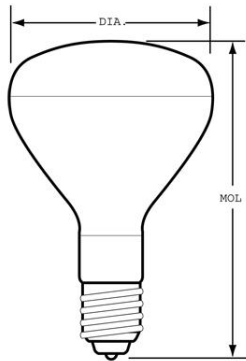

GE
Lighting

37770 - 250R40/1 6PK

GE heat lamp 250 watt R40 1-pack

- GE's specialty bulbs offer innovative solutions for a variety of lighting needs.
- Use it at home to heat small areas of the bathroom and workbench, or to prevent freezing of water pipes, car radiators and pumps.
- 120 volts
- Red light bulb
- GE heat lamps have many uses around the home, garage, and workshop. Use GE heat lamps at home to heat small areas of the bathroom and workbench, or to prevent freezing of water pipes, car radiators and pumps
- Lasts 5000 hours
- R40 shape with medium base

GENERAL CHARACTERISTICS

Lamp Type	Incandescent - Reflector
Bulb	R40
Base	Medium Screw (E26)
Filament	C-9
Bulb Finish	Clear
Rated Life (NOM)	5000.0 h
Bulb Material	Soft glass
Primary Application	Heat Lamp10

PHOTOMETRIC CHARACTERISTICS

Initial Lumens (NOM)	2200.0
Nominal Initial Lumens per Watt (NOM)	8.8

ELECTRICAL CHARACTERISTICS

Wattage (NOM)	250.0
Voltage (NOM)	120.0

DIMENSIONS

Maximum Overall Length (MOL) (NOM)	6.560 in(166.6 mm)
Bulb Diameter (DIA) (NOM)	5.000 in(127.0 mm)