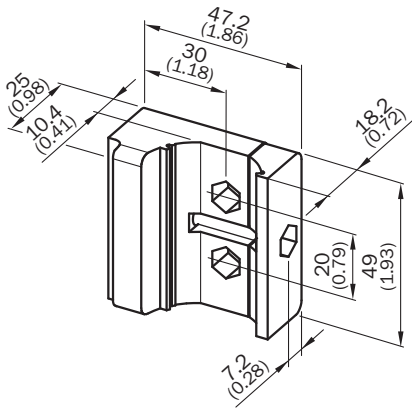

BEF-3SHABPKU2

Brackets

MOUNTING SYSTEMS

SICK
Sensor Intelligence.

Ordering information

Description	Type	Part no.
QuickFix bracket for 1 device (e.g. sender or receiver)	BEF-3SHABPKU2	2066048

Other models and accessories → www.sick.com/Brackets

Detailed technical data

Features

Accessory group	Mounting systems
Accessory family	Brackets
Material	Plastic
Packing unit	2 pieces
Description	QuickFix bracket for 1 device (e.g. sender or receiver)

Classifications

Dimensional drawing (Dimensions in mm (inch))

SICK AT A GLANCE

SICK is one of the leading manufacturers of intelligent sensors and sensor solutions for industrial applications. A unique range of products and services creates the perfect basis for controlling processes securely and efficiently, protecting individuals from accidents and preventing damage to the environment.