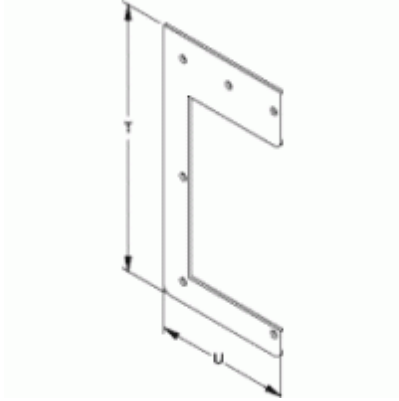

Quality Products. Service Excellence.

Drop Hanger 1485L1 Series

Part No.	For use with	H	W
1485BL1	2.5 x 2.5	9.25	4.50
1485CL1	4 x 4	11.75	6.00
1485DL1	6 x 6	15.25	8.12
1485EL1	8 x 8	20.56	12.12

Data subject to change without notice