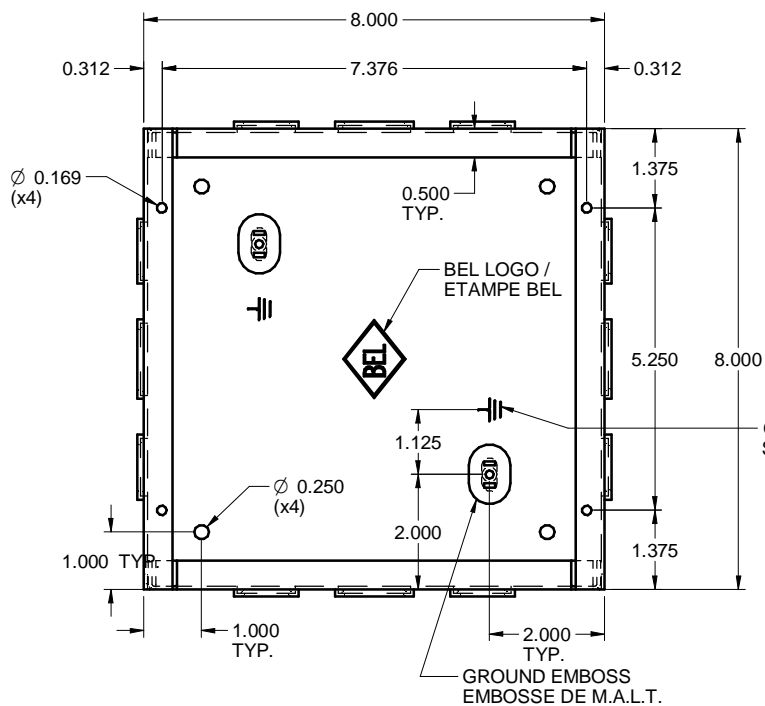

TOP / DESSUS

COVER / COUVERCLE

EUKO080804  
STEEL / ACIER

FRONT WITHOUT COVER  
FACE SANS COUVERCLE

SIDE / CÔTÉ