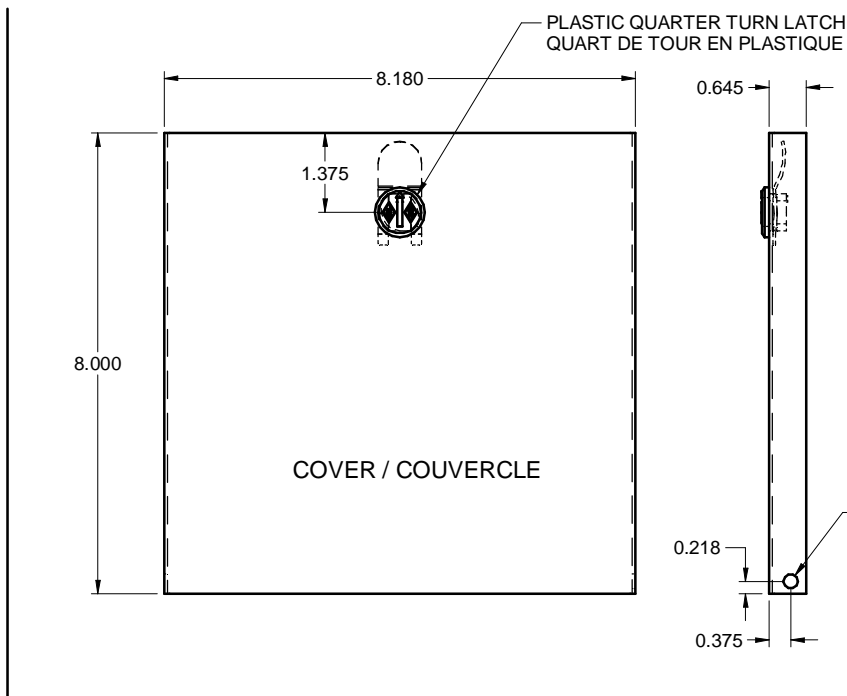

TOP / DESSUS

COVER / COUVERCLE

EUKO080804  
STEEL / ACIER

FRONT WITHOUT COVER  
FACE SANS COUVERCLE

SIDE / CÔTÉ