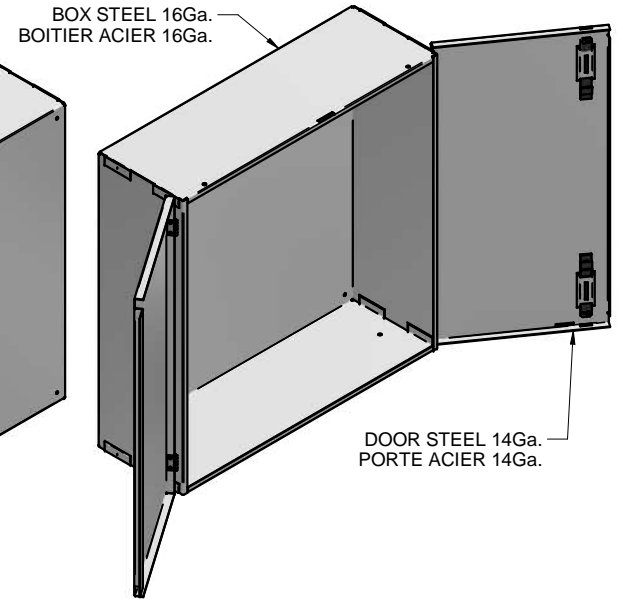

C303010UG  
STEEL / ACIER

TOP / DESSUS

WELDED HINGES (x2) /  
PENTURES SOUDÉES (x2)

FRONT / FACE

SIDE / CÔTÉ

FRONT WITHOUT COVER  
FACE SANS COUVERCLE