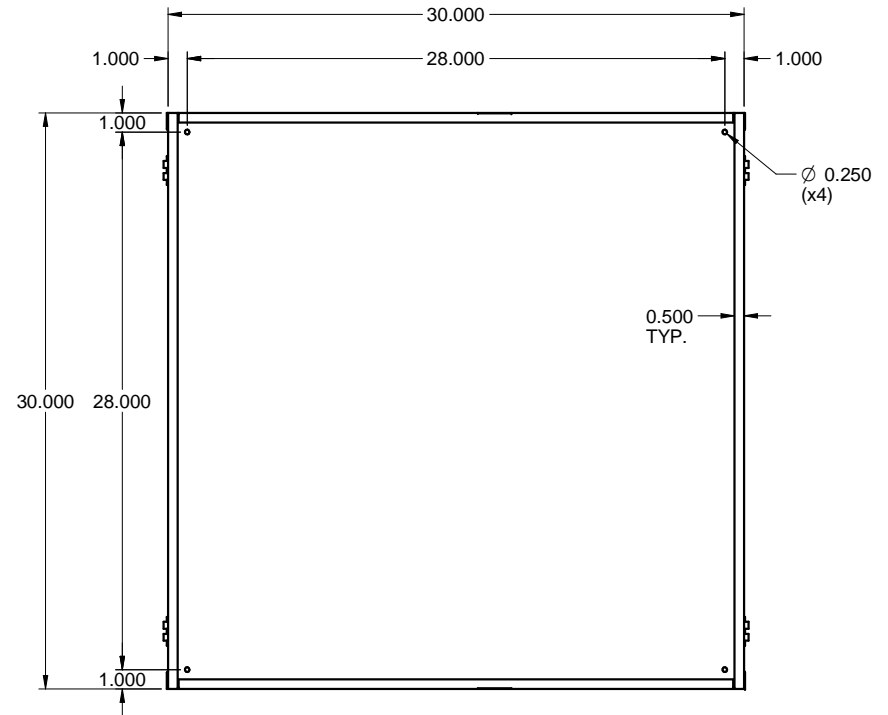

C303010UG  
STEEL / ACIER

TOP / DESSUS

WELDED HINGES (x2) /  
PENTURES SOUDÉES (x2)

FRONT / FACE

SIDE / CÔTÉ

FRONT WITHOUT COVER  
FACE SANS COUVERCLE