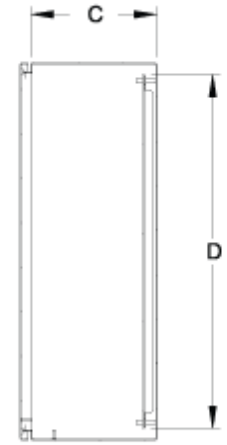

# Single Door

**Front View**

**Section Y-Y**

**Section X-X**

# Double Door

**Front View**

**Section Y-Y**

**Section X-X**

Part No.	Overall Dimensions			Panel Dimensions		Type of Door	Ship Wt. Lbs
	A	B	C	D	E		
C3RMC202010	20.00	20.00	10.00	18.17	18.17	Single	42
C3RMC271310	27.00	13.00	10.00	25.17	11.17	Single	38
C3RMC302010	30.00	20.00	10.00	28.17	18.17	Single	69

Part No.	Overall Dimensions			Panel Dimensions		Type of Door	Ship Wt. Lbs
	A	B	C	D	E		
C3RMC303010	30.00	30.00	10.00	28.17	28.17	Double	92
C3RMC363612	36.00	36.00	12.00	34.17	34.17	Double	131
C3RMC484812	48.00	48.00	12.00	46.17	46.17	Double	210