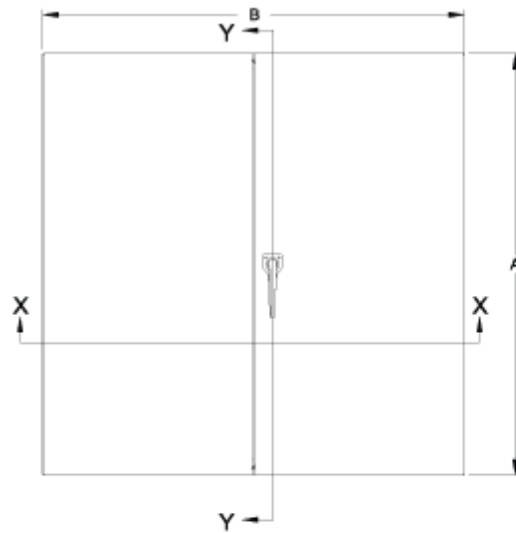

# Single Door

**Front View**

**Section Y-Y**

**Section X-X**

# Double Door

**Front View**

**Section Y-Y**

**Section X-X**

Part No.	Overall Dimensions			Panel Dimensions		Type of Door	Ship Wt. Lbs
	A	B	C	D	E		
C3RMC202010	20.00	20.00	10.00	18.17	18.17	Single	42
C3RMC271310	27.00	13.00	10.00	25.17	11.17	Single	38
C3RMC302010	30.00	20.00	10.00	28.17	18.17	Single	69

Part No.	Overall Dimensions			Panel Dimensions		Type of Door	Ship Wt. Lbs
	A	B	C	D	E		
C3RMC303010	30.00	30.00	10.00	28.17	28.17	Double	92
C3RMC363612	36.00	36.00	12.00	34.17	34.17	Double	131
C3RMC484812	48.00	48.00	12.00	46.17	46.17	Double	210