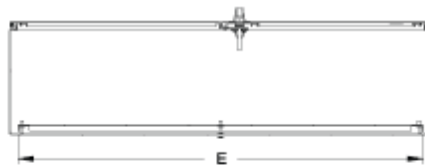

# Single Door

**Front View**

**Section Y-Y**

**Section X-X**

# Double Door

**Front View**

**Section Y-Y**

**Section X-X**

Part No.	Overall Dimensions			Panel Dimensions		Type of Door	Ship Wt. Lbs
	A	B	C	D	E		
C3RMC202010	20.00	20.00	10.00	18.17	18.17	Single	42
C3RMC271310	27.00	13.00	10.00	25.17	11.17	Single	38
C3RMC302010	30.00	20.00	10.00	28.17	18.17	Single	69