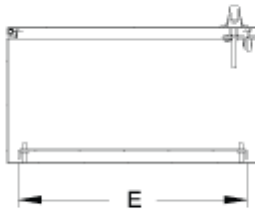

Section X-X