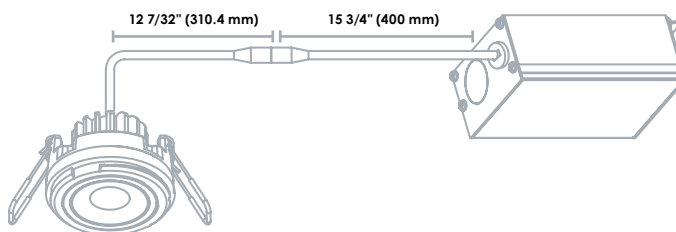

4" Carré

65438	LED/DL/GIMBAL/4IN/TRIM/SQR/FLAT/WH/STD	Blanc	Plat	96
65439	LED/DL/GIMBAL/4IN/TRIM/SQR/FLAT/BN/STD	Nickel brossé	Plat	96
66233	LED/DL/GIMBAL/4IN/TRIM/SQR/FLAT/BK/STD	Noir	Plat	96

Dimensions

Module

Module et transformateur DEL

Ø 2 3/4" (70 mm)

Finition 3"

Finition 3"

Ø 2 3/4" - 4 1/4" (70-108 mm)

Finition 4"

Finition 4"