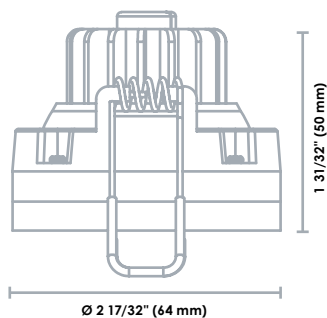

3" Carré

65434	LED/DL/GIMBAL/3IN/TRIM/SQR/FLAT/WH/STD	Blanc	Plat	96
65435	LED/DL/GIMBAL/3IN/TRIM/SQR/FLAT/BN/STD	Nickel brossé	Plat	96
66231	LED/DL/GIMBAL/3IN/TRIM/SQR/FLAT/BK/STD	Noir	Plat	96

4" Rond

65436	LED/DL/GIMBAL/4IN/TRIM/RND/FLAT/WH/STD	Blanc	Plat	96
65437	LED/DL/GIMBAL/4IN/TRIM/RND/FLAT/BN/STD	Nickel brossé	Plat	96
66232	LED/DL/GIMBAL/4IN/TRIM/RND/FLAT/BK/STD	Noir	Plat	96

4" Carré

65438	LED/DL/GIMBAL/4IN/TRIM/SQR/FLAT/WH/STD	Blanc	Plat	96
65439	LED/DL/GIMBAL/4IN/TRIM/SQR/FLAT/BN/STD	Nickel brossé	Plat	96
66233	LED/DL/GIMBAL/4IN/TRIM/SQR/FLAT/BK/STD	Noir	Plat	96

Dimensions

Module

Module et transformateur DEL

Ø 2 3/4" (70 mm)

Finition 3"

Finition 3"

Ø 2 3/4" - 4 1/4" (70-108 mm)

Finition 4"

Finition 4"