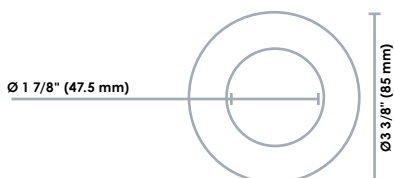

4" Carré

65438	LED/DL/GIMBAL/4IN/TRIM/SQR/FLAT/WH/STD	Blanc	Plat	96
65439	LED/DL/GIMBAL/4IN/TRIM/SQR/FLAT/BN/STD	Nickel brossé	Plat	96
66233	LED/DL/GIMBAL/4IN/TRIM/SQR/FLAT/BK/STD	Noir	Plat	96

Dimensions

Module

Module et transformateur DEL

Ø 2 3/4" (70 mm)

Finition 3"

Finition 3"

Ø 2 3/4" - 4 1/4" (70-108 mm)

Finition 4"

Finition 4"