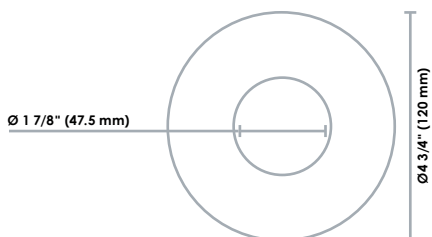

4" Carré

65438	LED/DL/GIMBAL/4IN/TRIM/SQR/FLAT/WH/STD	Blanc	Plat	96
65439	LED/DL/GIMBAL/4IN/TRIM/SQR/FLAT/BN/STD	Nickel brossé	Plat	96
66233	LED/DL/GIMBAL/4IN/TRIM/SQR/FLAT/BK/STD	Noir	Plat	96

Dimensions

Module

Module et transformateur DEL

Ø 2 3/4" (70 mm)

Finition 3"

Finition 3"

Ø 2 3/4" - 4 1/4" (70-108 mm)

Finition 4"

Finition 4"