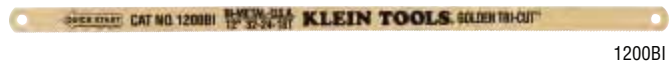

702-12

Cat. No.	Blade Length	Overall Length	Weight
702-12	12" (304.8 mm)	16-1/4" (412.8 mm)	1.5 lbs. (0.68 kg)

Dual-Purpose Hacksaw - Golden Tri-Cut™ 3-in-1 Blade

- Blade has three teeth sizes
- Blade converts quickly to 90° or 45° for standard or flush-cut applications
- Pivot-lock adjusts blade tension for straighter cuts and longer blade life
- Set screw allows for storage of extra blades and secures blade for "jab" sawing
- Aluminum finger grip handle and front end
- Thumb guard for two-hand sawing

701-S

Cat. No.	Blade Length	Overall Length	Weight
701-S	12" (304.8 mm)	16" (406.4 mm)	1.5 lbs. (0.68 kg)

Blade has three teeth sizes

Bi-Metal Blades

1224BI

- Special high-speed steel teeth fused to regular carbon-steel body, which provides superior cutting and longer life
- Withstands greater saw tension for less blade flexing
- Fits all 12" (305 mm) hacksaw blades
- Blue finish
- Available in box of 100 blades or in a reclosable, heavy-vinyl, seal-tight pouch of 10 blades

Cat. No.	Teeth Per Inch	Overall Length	Package Quantity	Weight
1218BI-P	18	12" (304.8 mm)	10-Pack	7.2 oz. (204 g)
1224BI-P	24	12" (304.8 mm)	10-Pack	7.2 oz. (204 g)
1232BI-P	32	12" (304.8 mm)	10-Pack	7.2 oz. (204 g)
1218BI	18	12" (304.8 mm)	100-Pack	4.5 lbs. (2.04 kg)
1224BI	24	12" (304.8 mm)	100-Pack	4.5 lbs. (2.04 kg)
1232BI	32	12" (304.8 mm)	100-Pack	4.5 lbs. (2.04 kg)

Golden Tri-Cut™ Blades

1200BI

Blade has three teeth sizes

- Unique design provides three teeth sizes on one blade
- Has 32 teeth/inch up front for quick starts, 24 teeth/inch in the middle and 18 teeth/inch on the end for fast and smooth conventional cutting
- Special high-speed steel teeth fused to carbon-steel provide superior cutting action and long life
- Gold finish
- Available in box of 100 blades or in a reclosable, heavy-vinyl, seal-tight pouch of 10 blades