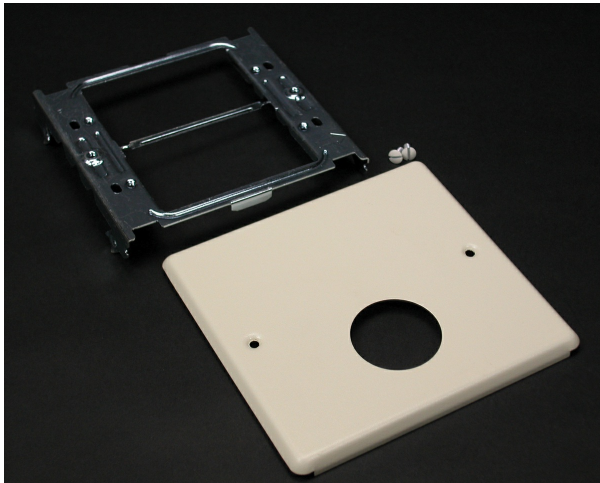

Wiremold
2-GANG SINGLE ROUND OPENING-IVORY
Part No. CV4047AX

4000® Series Raceway is the work horse of surface raceway systems. 4000 Series Raceway can be divided for multi-service applications making it ideal for applications requiring a large cable capacity and dual-service requirements. Commercial, institutional, and industrial applications benefit from the rigid steel construction and durable ScuffCoat™ finish of this raceway. 4000 Series Raceway is also ideal for municipalities that have code requirements calling for all steel construction or that prohibit nonmetallic cable management systems.

Features & Benefits

Accepts straight blade and locking single receptacles with face diameters of 1.38" to 1.39" (35mm to 36mm). NOTE: Certified to Canadian Safety Standards for sale in Canada

When ordering these products, change the "V" color prefix to "CV" or the "G" color prefix to "CG" to denote the Canadian versions

Specifications

General Info

Product Line	Wiremold	Color	Ivory
UPC Number	786776050899	Country Of Origin	United States
Product Series	4000 Series, 4047 Series, 6000 Series	Installation Location	On Wall
Application Sector	Commercial	Warranty Type	1-Year from Installation or 2-Years from Day of Sale
Type	Cover Plate		