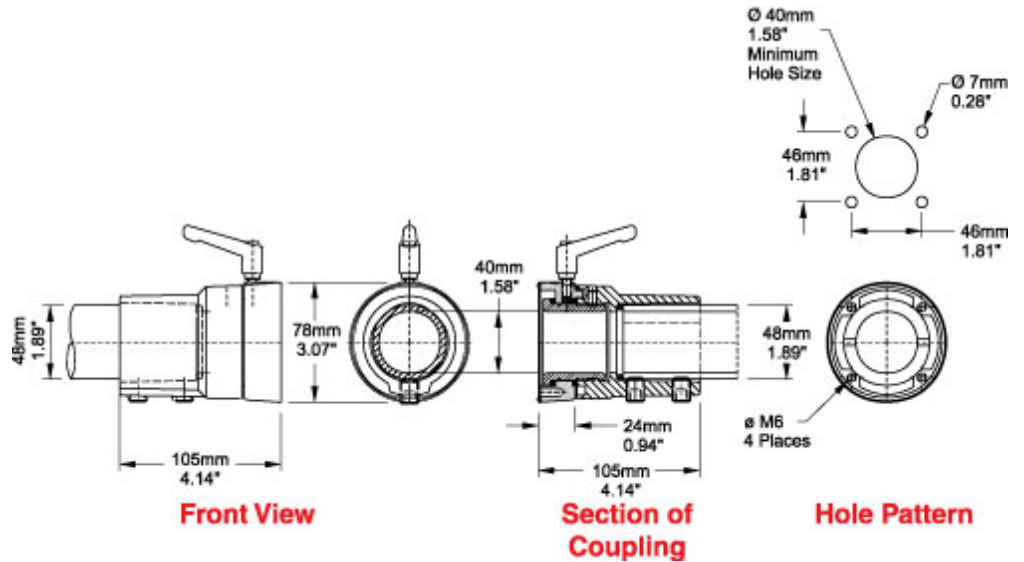

## Tara Plus Coupling TPSSC Series

- Attaches to enclosure.
- Accepts 48mm round tube. perpendicular to enclosure top/bottom.
- Die-cast Aluminum G Al Si 12.
- Adjustable torque resistance.
- Rotates 300°.

Part No.	Mounting Position
R149-025-500	Top
R149-025-501	Bottom

Data subject to change without notice