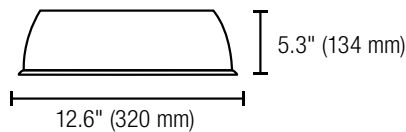

Project: _____ Type: _____

Drawn by: _____ Catalogue #: _____ Date: _____

Individual Spec Sheet

ALUMINUM REFLECTOR

LED High Bay Accessory

ORDERING INFORMATION

Order code: 68528
Model number: ALUMINUM REFLECTOR FOR 150W
UPC: 69549017047

PHYSICAL DATA

Type: Reflector
Finish: Silver Aluminum
Beam angle (°): 100
Diameter: 12.6" (320 mm)
Height: 5.3" (134 mm)

DIMENSIONS

COMPATIBLE WITH

Order code	Model number
68100	L1RSH-LS2-W/40K
68101	L1RSH-LS2-W/50K
68292	L1RSH-LS2-H/40K