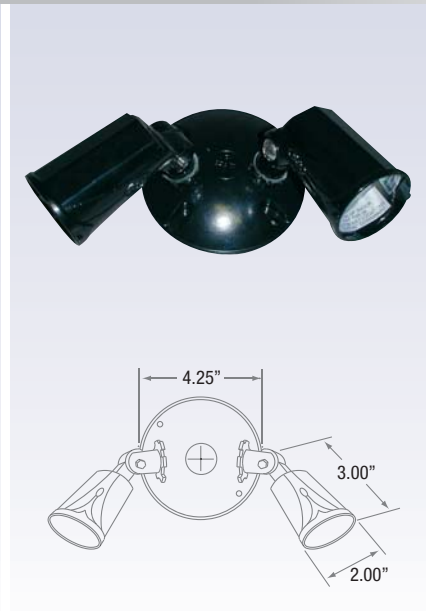

Ideal for use on sides of buildings to provide perimeter lighting.

R100

R101

R201

HOUSING

Die cast aluminum with durable powder coat paint finish.

SWIVEL

Fully adjustable with serrated teeth for locking in place. 1/2" NPS threaded arm with locking nut.
Mounts to standard covers.

SOCKET / LAMP

Medium base, porcelain socket.
150W Max. PAR38 Lamp not Included.

ORDERING INFO example: R100

SERIES	DESCRIPTION	INC	VOLTS	FINISH								
R100	Single Flood Head	150W max.	120V	<table border="0"> <tr><td>■</td><td>Silver Grey</td></tr> <tr><td>■ B</td><td>Black</td></tr> <tr><td>■ R</td><td>Bronze</td></tr> <tr><td>■ W</td><td>White</td></tr> </table>	■	Silver Grey	■ B	Black	■ R	Bronze	■ W	White
■	Silver Grey											
■ B	Black											
■ R	Bronze											
■ W	White											
R101	Single Flood Head w/Cover	150W max.	120V	<table border="0"> <tr><td>■</td><td>Silver Grey</td></tr> <tr><td>■ B</td><td>Black</td></tr> <tr><td>■ R</td><td>Bronze</td></tr> <tr><td>■ W</td><td>White</td></tr> </table>	■	Silver Grey	■ B	Black	■ R	Bronze	■ W	White
■	Silver Grey											
■ B	Black											
■ R	Bronze											
■ W	White											
R201	Twin Flood Head w/Cover	2 x 150W max.	120V	<table border="0"> <tr><td>■</td><td>Silver Grey</td></tr> <tr><td>■ B</td><td>Black</td></tr> <tr><td>■ R</td><td>Bronze</td></tr> <tr><td>■ W</td><td>White</td></tr> </table>	■	Silver Grey	■ B	Black	■ R	Bronze	■ W	White
■	Silver Grey											
■ B	Black											
■ R	Bronze											
■ W	White											