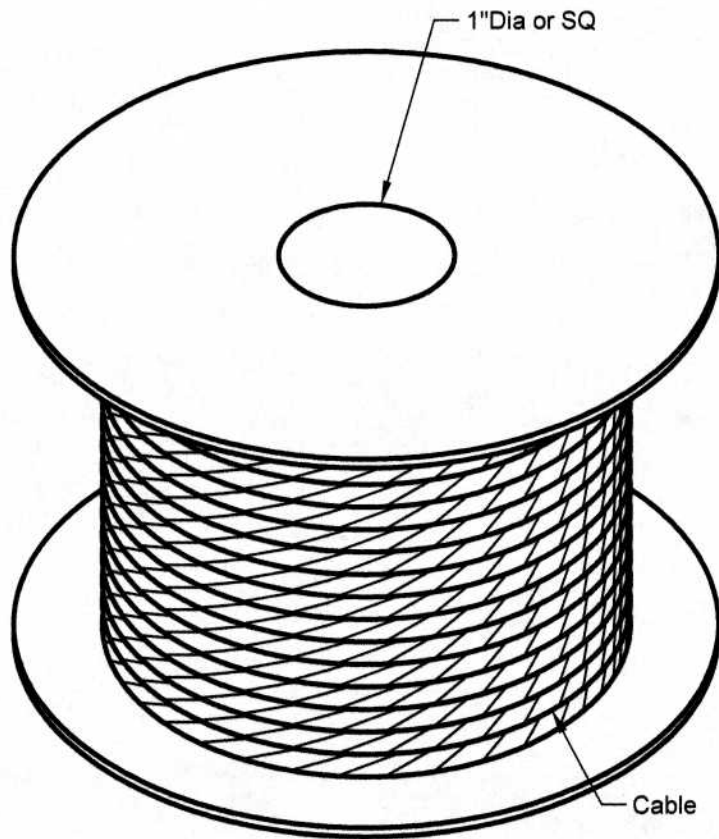

Ordering Information				
Item #	Code	Description	Safe Working Load	Qty
30387	RWC1	WC1 Cable 1000 ft roll	35 lbs	1 roll
30380	RWC2	WC2 Cable 500 ft roll*	75 lbs	1 roll
30381	RWC3	WC3 Cable 500 ft roll	150 lbs	1 roll
30382	RWC4	WC4 Cable 500 ft roll	250 lbs	1 roll
30383	RWC6	WC6 Cable 250 ft roll	640 lbs	1 roll
30080	RWC8	WC8 Cable 250 ft roll	1,100 lbs	1 roll

***Stainless Steel also available.**

7x7

7x19

Safety Cables

Safety Cables are commonly used for lighting in the oil, gas, mining and entertainment industries.

Ordering Information			
Item #	Code	Description	Qty
30036	RDCL	5/32in Double Loop Harness w/ SS Locking Eyelet	50/box
30016	RLC-1833SC	WC3 x 33in Safety Cable	50/box

Also available in WC4, WC6 and WC8 upon request.

	Cable Size						
	WC1	WC2	WC3	WC4	WC6	WC8	
Locking Device	KL50	X					
	KL75		X				
	KL100			X			
	KL150				X		
	KL200					X	
	KL600						X
	Kwik-Grip R30210		X				
	Kwik-Grip R30211		X				
	Kwik-Grip R30212		X				
	Kwik-Grip R30213		X				
	Kwik-Grip R30214		X				
	Kwik-Grip R30215		X				
Kwik-Grip R30216		X					
Kwik-Grip R30217		X					
Kwik-Grip R30218		X					

SPECIFICATIONS				
Part#	Model#	Cable	Type	Roll
30385	RWC1	1/32"	7x7	500FT
30380	RWC2	1/16"		
30381	RWC3	3/32"		
30382	RWC4	1/8"		
30383	RWC5	3/16"	7x19	250FT
30386*	RWC2SS	1/16"	7x7	500FT

(* Stainless Steel Cable)