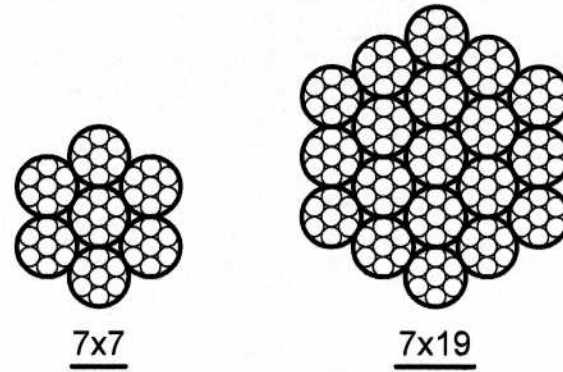

Ordering Information				
Item #	Code	Description	Safe Working Load	Qty
30387	RWC1	WC1 Cable 1000 ft roll	35 lbs	1 roll
30380	RWC2	WC2 Cable 500 ft roll*	75 lbs	1 roll
30381	RWC3	WC3 Cable 500 ft roll	150 lbs	1 roll
30382	RWC4	WC4 Cable 500 ft roll	250 lbs	1 roll
30383	RWC6	WC6 Cable 250 ft roll	640 lbs	1 roll
30080	RWC8	WC8 Cable 250 ft roll	1,100 lbs	1 roll

***Stainless Steel also available.**

7x7

7x19

Safety Cables

Safety Cables are commonly used for lighting in the oil, gas, mining and entertainment industries.

Ordering Information			
Item #	Code	Description	Qty
30036	RDCL	5/32in Double Loop Harness w/ SS Locking Eyelet	50/box
30016	RLC-1833SC	WC3 x 33in Safety Cable	50/box

Also available in WC4, WC6 and WC8 upon request.

	Cable Size						
	WC1	WC2	WC3	WC4	WC6	WC8	
Locking Device	KL50	X					
	KL75		X				
	KL100			X			
	KL150				X		
	KL200					X	
	KL600						X
	Kwik-Grip R30210		X				
	Kwik-Grip R30211		X				
	Kwik-Grip R30212		X				
	Kwik-Grip R30213		X				
	Kwik-Grip R30214		X				
	Kwik-Grip R30215		X				
Kwik-Grip R30216		X					
Kwik-Grip R30217		X					
Kwik-Grip R30218		X					

SPECIFICATIONS				
Part#	Model#	Cable	Type	Roll
30385	RWC1	1/32"	7x7	500FT
30380	RWC2	1/16"		
30381	RWC3	3/32"		
30382	RWC4	1/8"		
30383	RWC5	3/16"	7x19	250FT
30386*	RWC2SS	1/16"	7x7	500FT

(* Stainless Steel Cable)