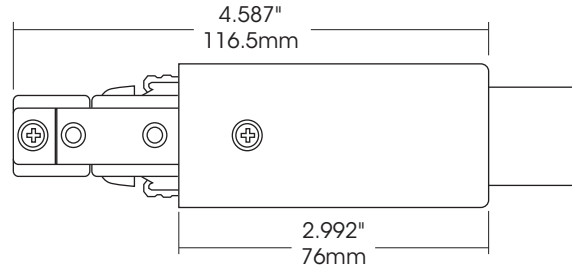

ATKP09

Live End

Catalog # : _____

Project : _____

Type : _____

Comments : _____

DESCRIPTION

Live End provides power from end of track (no canopy). Available in three colours: Black, White and Brushed Nickel.

DESIGN FEATURES

• **Features**

- Low profile aesthetic design.
- Solid 12-gauge conductors.
- Mounting hardware included.

• **Electrical**

- System Electrical Rating: 20A, 120V, 60Hz.

• **Compatibility**

- Track system is compatible with all Juno® and A-line® Style Track, accessories and connectors.